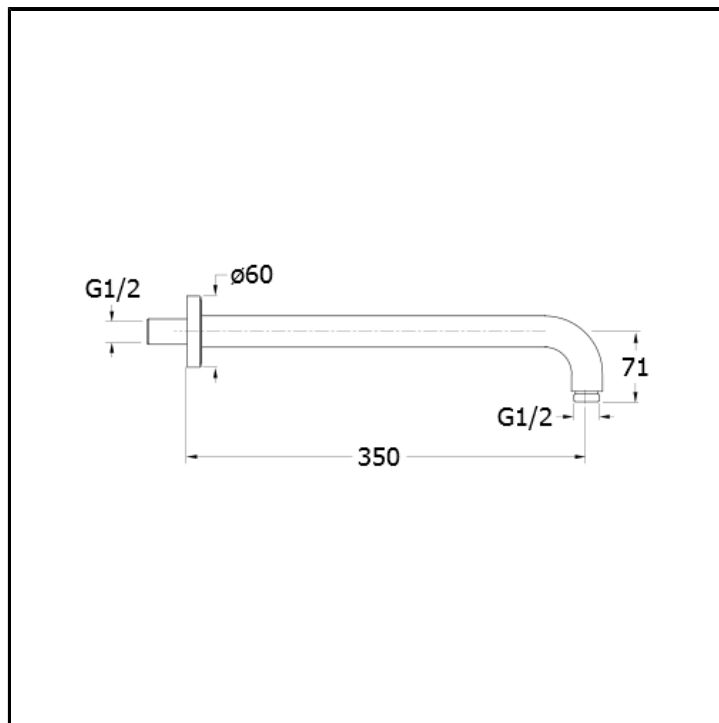

# CRIPD424

35 cm LUXURY wall shower arm