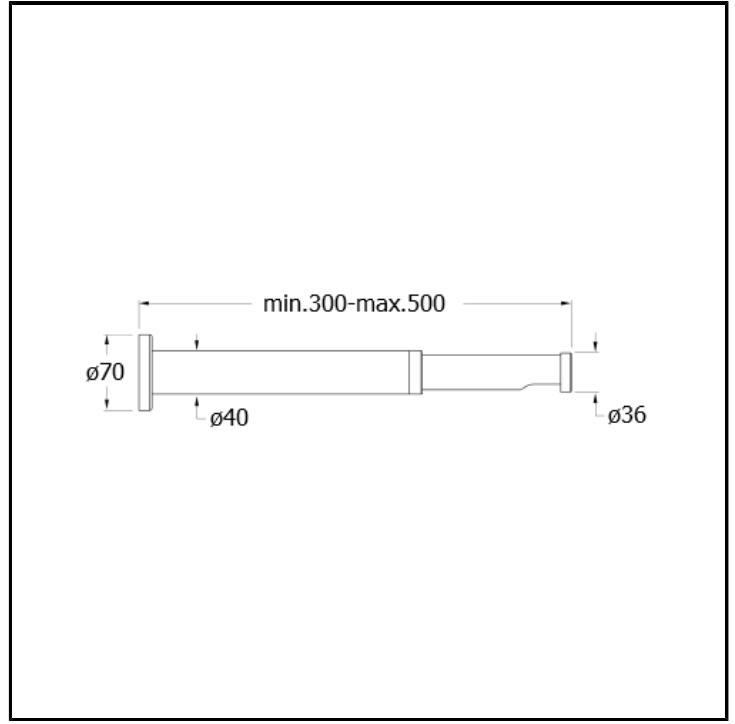

CRIPD980

Telescopic wall tube to cover electric cable and shower arm

FINITURE

CHARACTERISTICS

-

INSTALLATION

- Wall

TPOLOGY