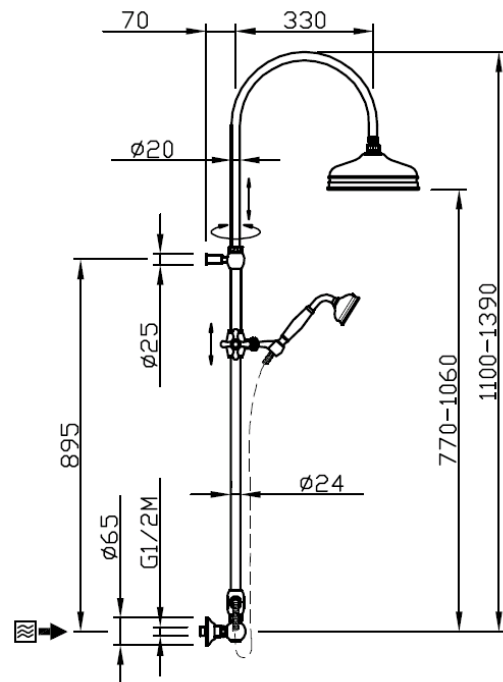

## TECHNICAL INFORMATION

Traditional telescopic and turning shower column with adjustable mounting with articulated shower holder, built-in holder and diverter. Ø270 non-liming inspectable and serviceable traditional shower head in brass/stainless steel. Brass inspectable and serviceable traditional one jet shower. Brass double spiral flexible hose cm 150. OLD COPPER

## SPARE PARTS

## FEATURES

Rain jet

Non-liming

adjustable  
telescopic shower  
column

## TECHNICAL DRAWING