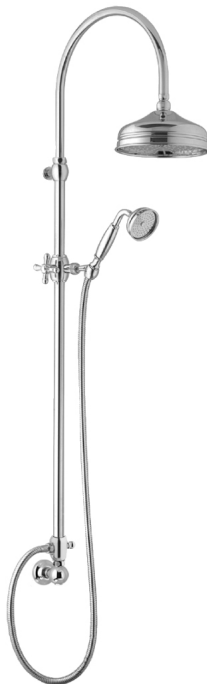

Telescopic colonial concealed

Telescopic colonial concealed
30025/ID-VR

TECHNICAL INFORMATION

Traditional telescopic and turning shower column with adjustable mounting with articulated shower holder, built-in holder and diverter. Ø270 non-liming inspectable and serviceable traditional shower head in brass/stainless steel. Brass inspectable and serviceable traditional one jet shower. Brass double spiral flexible hose cm 150. OLD COPPER

Flow rate:

? Doccia o soffione?

PICTURE