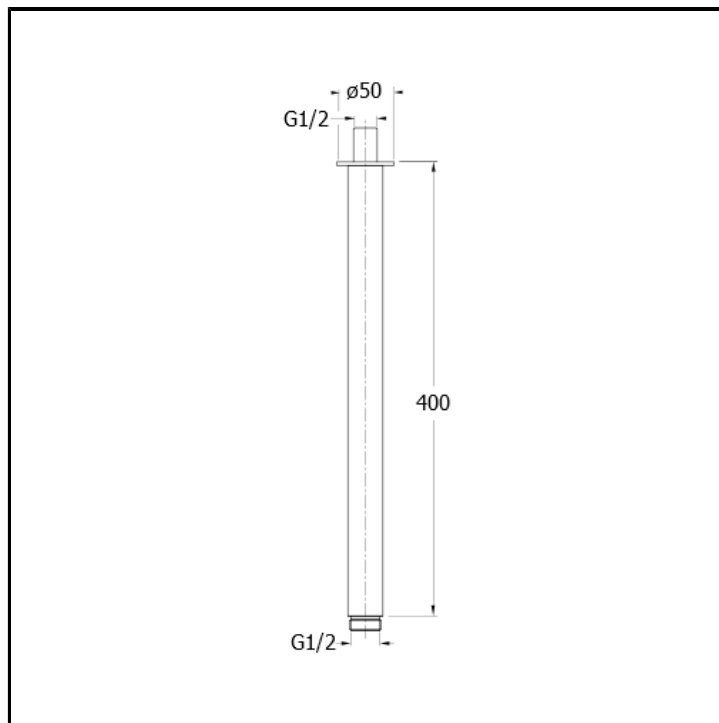

40 cm ceiling shower arm

FINITURE

- White matt
- Chrome
- Polished black chrome
- Brushed black chrome
- Polished metallic
- Brushed metallic
- Black matt
- Yellow gold oro
- PVD polished rose gold
- PVD brushed rose gold
- Brushed old brass