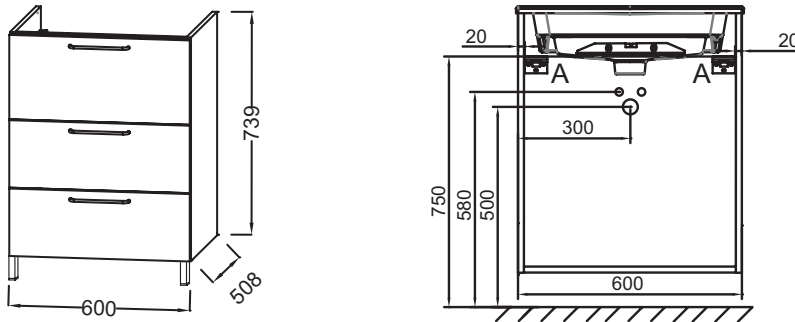

EB2530-R8

Collection: ODÉON RIVE GAUCHE

Finish*:

Main features:

Features

- DIMENSIONS: 60 x 50.80 x 73.90 cm
- MATERIAL: Lacquer or melamine
- NORMS AND REGULATION: NF
- VERSION: Gold handle
- HANDLE : Attached wire handle
- FIXING: Installer selects fixings set according to wall support

- WEIGHT: 37 kg
- INSTALLATION TYPE: Wall-hung
- STORAGE TYPE: Drawer
- PRODUCT INCLUDED: Feet
- INSIDE FINISH: Grey
- ADDITIONAL INFORMATION: tap, vanity top/basin and fixings set not included

Consumer benefits

Technical drawing

Product Specification: Base unit for vanity top 60 cm, 3 drawers, gold wire handles. EB2530-R8. Collection: ODÉON RIVE GAUCHE. DIMENSIONS: 60 x 50.80 x 73.90 cm. WEIGHT: 37 kg. MATERIAL: Lacquer or melamine. INSTALLATION TYPE: Wall-hung. NORMS AND REGULATION: NF. STORAGE TYPE: Drawer. VERSION: Gold handle. PRODUCT INCLUDED: Feet. HANDLE : Attached wire handle. INSIDE FINISH: Grey. FIXING: Installer selects fixings set according to wall support. ADDITIONAL INFORMATION: tap, vanity top/basin and fixings set not included.