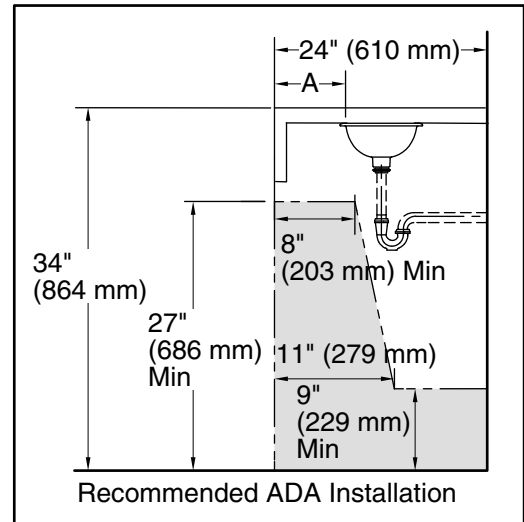

A
Drop-in	4-3/8" (137 mm)
Under-mount (shown)	4-3/8" (137 mm)

Technical Information

All product dimensions are nominal.

Installation:	Drop-in, Under-mount
Bowl area:	Diameter: 10-5/8" (270 mm) Water depth: 4-3/4" (121 mm)
Drain hole:	1-3/4" (44 mm)
Template:	116214-7, required, included

Notes

Install this product according to the installation instructions.

Spout must be a minimum of 4-1/2" (114 mm) long for adequate clearance into bathroom sink. Supplied basin clamp assembly for under-mount installation requires 1" (25 mm) minimum countertop thickness. Installer must supply hardware for thinner countertops.

ADA, CSA B651 compliant when installed to the specific requirements of these regulations.