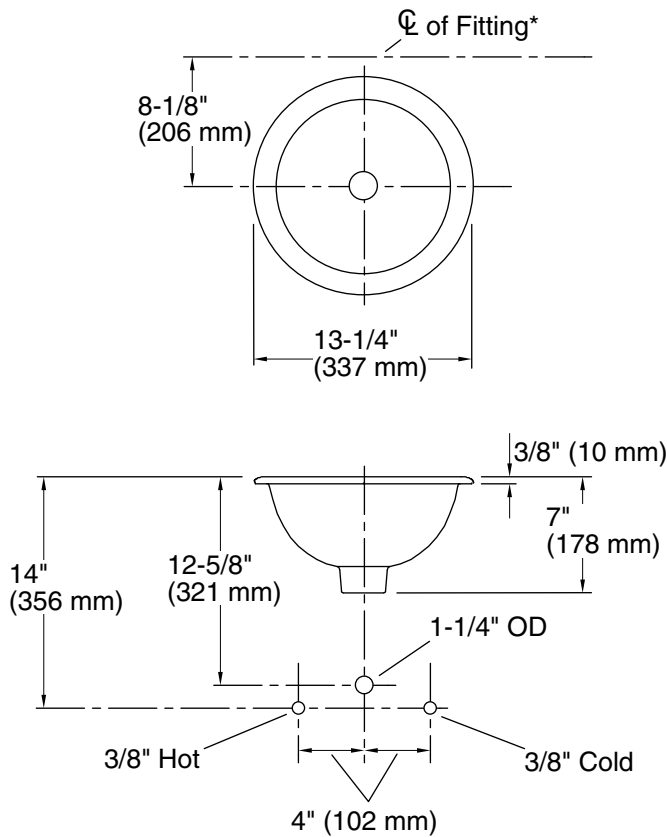

Features

- Petite round design.

Material

- Vitreous china.

Installation

- No faucet holes; requires wall-or counter-mount faucet.
- Drop-in or undermount.

Recommended Products/Accessories

K-9018 P-Trap
K-23726 Drain treatment
K-23725 Cast iron cleaner

Available Colors/Finishes

Color tiles intended for reference only.

Color	Code	Description
	0	White
	96	Biscuit
	47	Almond
	95	Ice™ Grey
	7	Black Black™
	71	Seafoam Green
	97	Timberline™

	A
Drop-in	4-3/8" (137 mm)
Under-mount (shown)	4-3/8" (137 mm)

Technical Information

All product dimensions are nominal.

Installation:	Drop-in, Under-mount
Bowl area:	Diameter: 10-5/8" (270 mm) Water depth: 4-3/4" (121 mm)
Drain hole:	1-3/4" (44 mm)
Template:	116214-7, required, included

Notes

Install this product according to the installation instructions.

Spout must be a minimum of 4-1/2" (114 mm) long for adequate clearance into bathroom sink. Supplied basin clamp assembly for under-mount installation requires 1" (25 mm) minimum countertop thickness. Installer must supply hardware for thinner countertops.