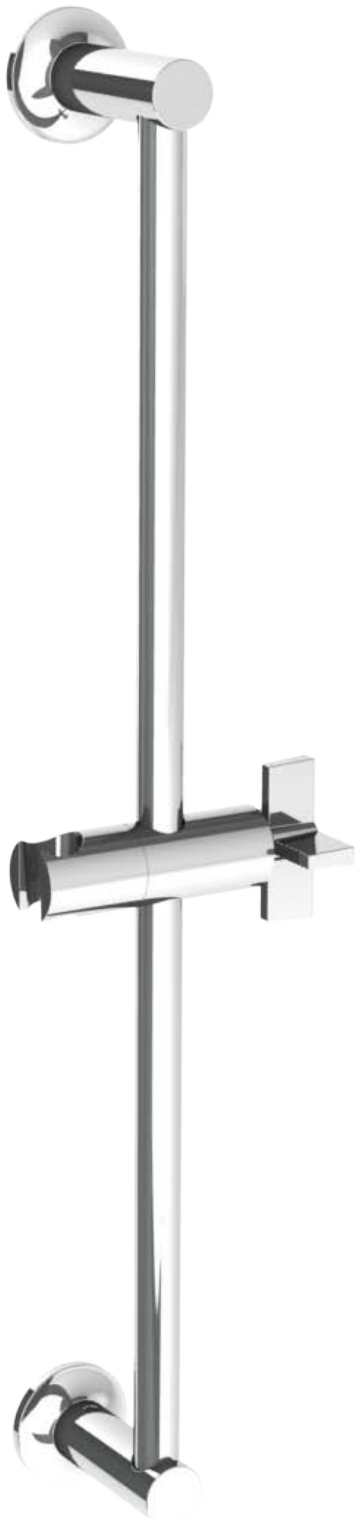

34-6524-DD3

Positioning Bar for Haley Collection

WATERMARK DESIGNS 4/11/2018

Haley Handle Options

B9M – SISTINA

DD2 – ASTAIRE

DD3 – GARBO

H4 – HARMONIE

WATERMARK DESIGNS 8/29/2018

Haley Handle Options

S1 – PRESTON

S1A – NOTTINGHAM