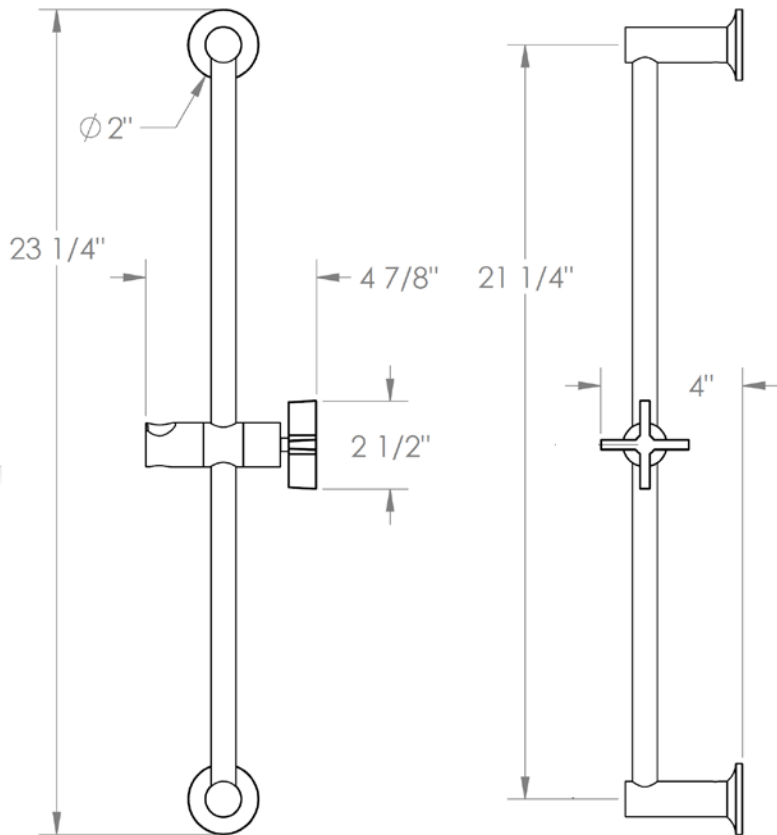

34-6524-DD3

Positioning Bar for Haley Collection

WATERMARK DESIGNS 4/11/2018

Haley Handle Options

B9M – SISTINA

DD2 – ASTAIRE

DD3 – GARBO

H4 – HARMONIE

WATERMARK DESIGNS 8/29/2018

Haley Handle Options

S1 – PRESTON

S1A – NOTTINGHAM