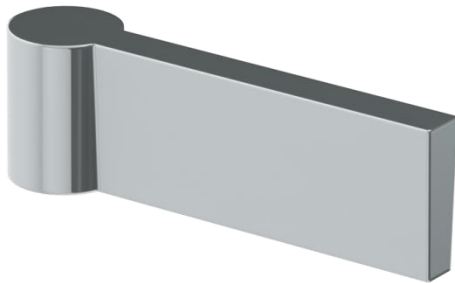

34-6524-DD3

Positioning Bar for Haley Collection

WATERMARK DESIGNS 4/11/2018

Haley Handle Options

B9M – SISTINA

DD2 – ASTAIRE

DD3 – GARBO

H4 – HARMONIE

WATERMARK DESIGNS 8/29/2018

Haley Handle Options

S1 – PRESTON

S1A – NOTTINGHAM