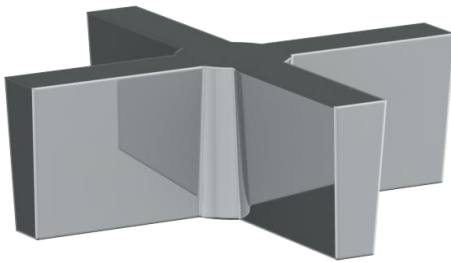

34-6524-DD3

Positioning Bar for Haley Collection

WATERMARK DESIGNS 4/11/2018

Haley Handle Options

B9M – SISTINA

DD2 – ASTAIRE

DD3 – GARBO

H4 – HARMONIE

WATERMARK DESIGNS 8/29/2018

Haley Handle Options

S1 – PRESTON

S1A – NOTTINGHAM