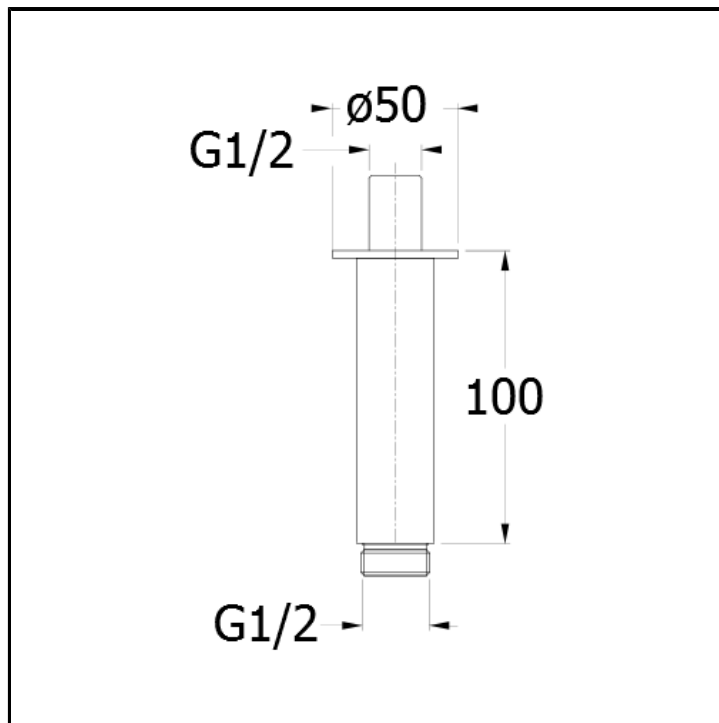

CRIPD416

10 cm ceiling shower arm

FINITURE

- White matt
- Chrome
- Polished black chrome
- Brushed black chrome
- Brushed stainless steel AISI
- Polished metallic
- Brushed metallic
- Black matt
- Yellow gold oro
- PVD polished rose gold
- PVD brushed rose gold
- Brushed old brass