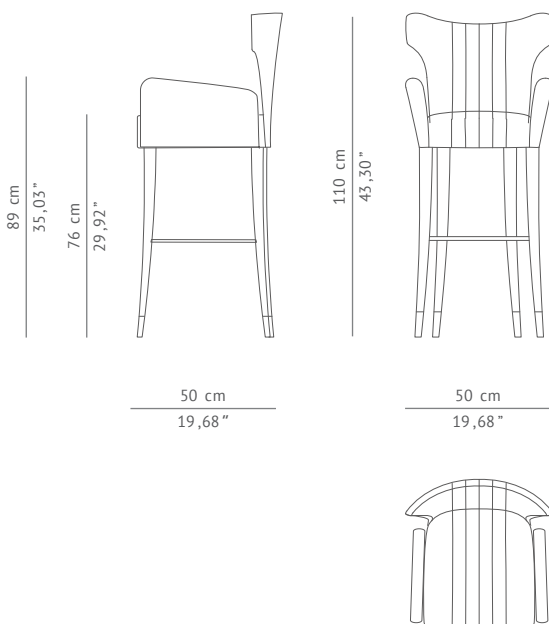

CASEGOODS UPHOLSTERY LIGHTING RUGS ART ACCESSORIES

DAVIS | BAR CHAIR

DAVIS bar chair was named after the sea along the coast of East Antarctic, representing its colors and its ripple through the forms that convey movement.

DIMENSIONS

WIDTH	50 cm 19,68"
DEPTH	50 cm 19,68"
HEIGHT	110 cm 43,30"
SEAT HEIGHT	76 cm 29,92"
SEAT DEPTH	40 cm 15,74"
ARMREST HEIGHT	89 cm 35,03"

MATERIALS

FABRIC	Cotton velvet
FABRIC REFERENCE	BB MOSS I - Colour 24
FABRIC NEEDED	2 mts 78,74" (Standard width 1,40mts 55")
LEGS	Black lacquered glossy and aged brass details

FABRIC / LEATHER REQUEST

COM	2 mts 78,74" (Standard width 1,40mts 55")
COL	30,08 sq ft

PACKAGING

DIMENSIONS	W 57 cm 22,44" D 57 cm 22,44" H 117 cm 46,06"
VOLUME	0,38m ³ 13,42ft ³
WEIGHT	30kg 66,14 lbs

LEAD TIME

Production time is between 6 to 8 weeks for BRABBU collections.
Delivery time is not included.

All of our furniture can be made to measure and it is available in different finishes.
Please note that the colours and materials shown are for reference only and small variations may occur.