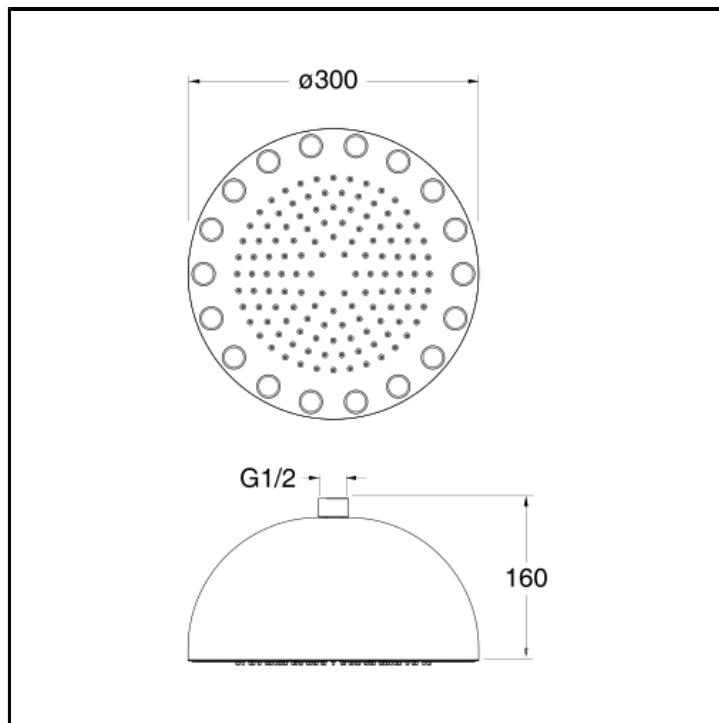

CRIPD029

Self-powered shower head DYNAMO SHOWER ø 30 cm with anti-lime system and one colour led light - without electrical power supply

FINITURE

- White matt
- Chrome
- Black matt

CHARACTERISTICS

-

FEATURES FROM TECHNOLOGIES