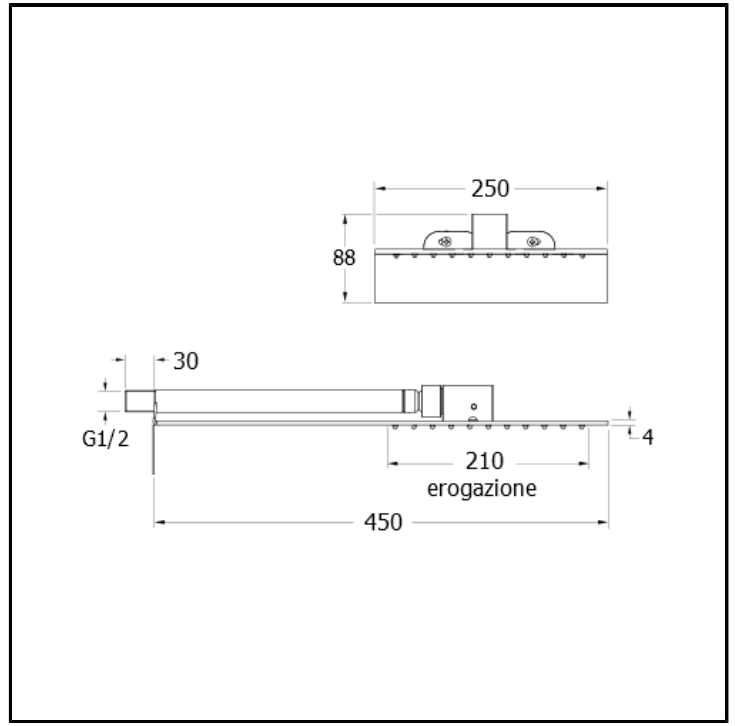

SANDWICH PLUS anti-lime showerhead

FINITURE

 Chrome

CHARACTERISTICS

-

FEATURES FROM TECHNOLOGIES

-

INSTALLATION