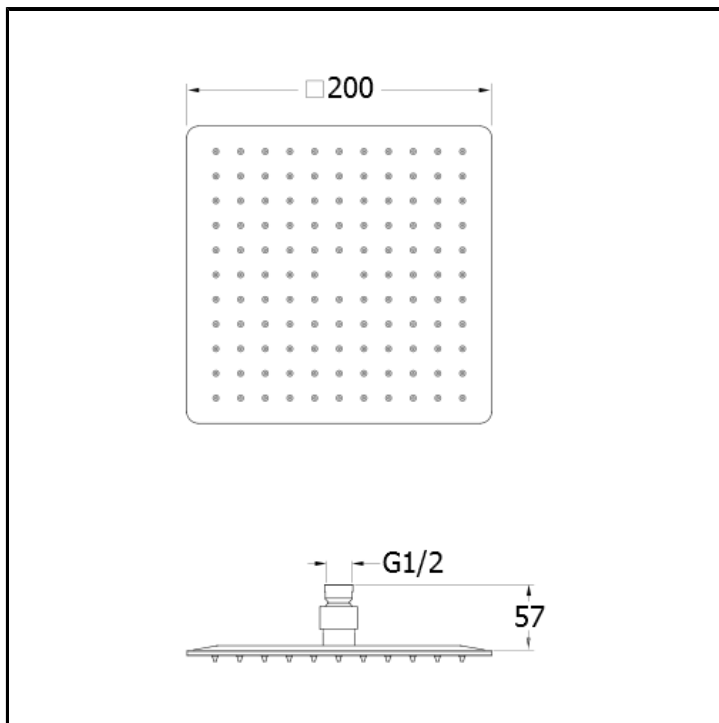

CRIPD045

20 x 20 cm square SANDWICH SPECIAL anti-lime showerhead

FINITURE

 Chrome

CHARACTERISTICS

-

FEATURES FROM TECHNOLOGIES

-
-