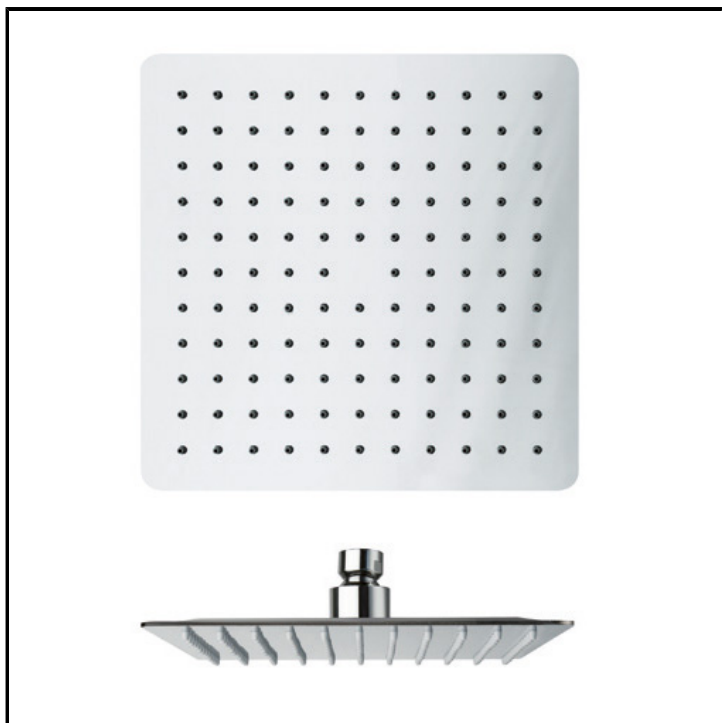

CRIPD045

20 x 20 cm square SANDWICH SPECIAL anti-lime showerhead

FINITURE

 Chrome

CHARACTERISTICS

-

FEATURES FROM TECHNOLOGIES

-
-

TPOLOGY

-

ENVIRONMENT

- Bathroom