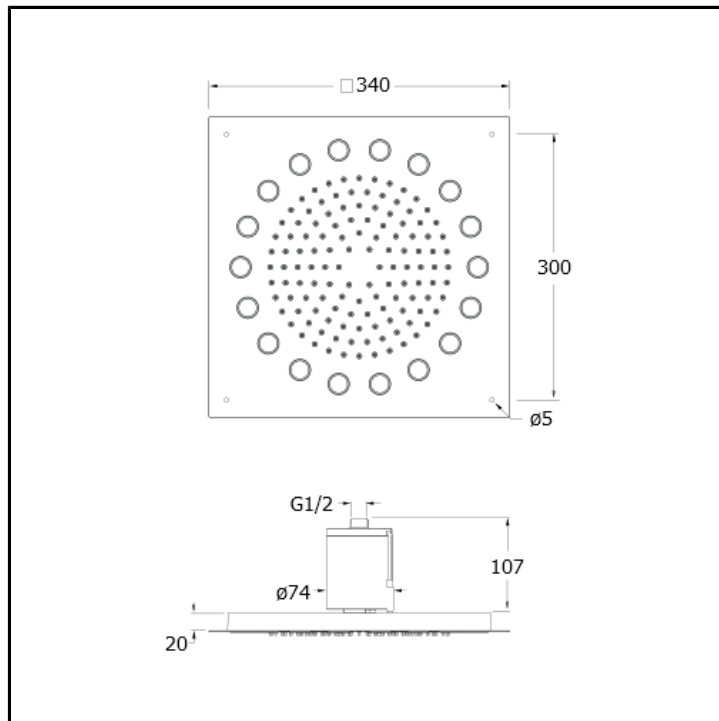

Ceiling mounting self-powered shower head DYNAMO SHOWER 34 x 34 cm squared with anti-lime system and one colour led light - without electrical power supply