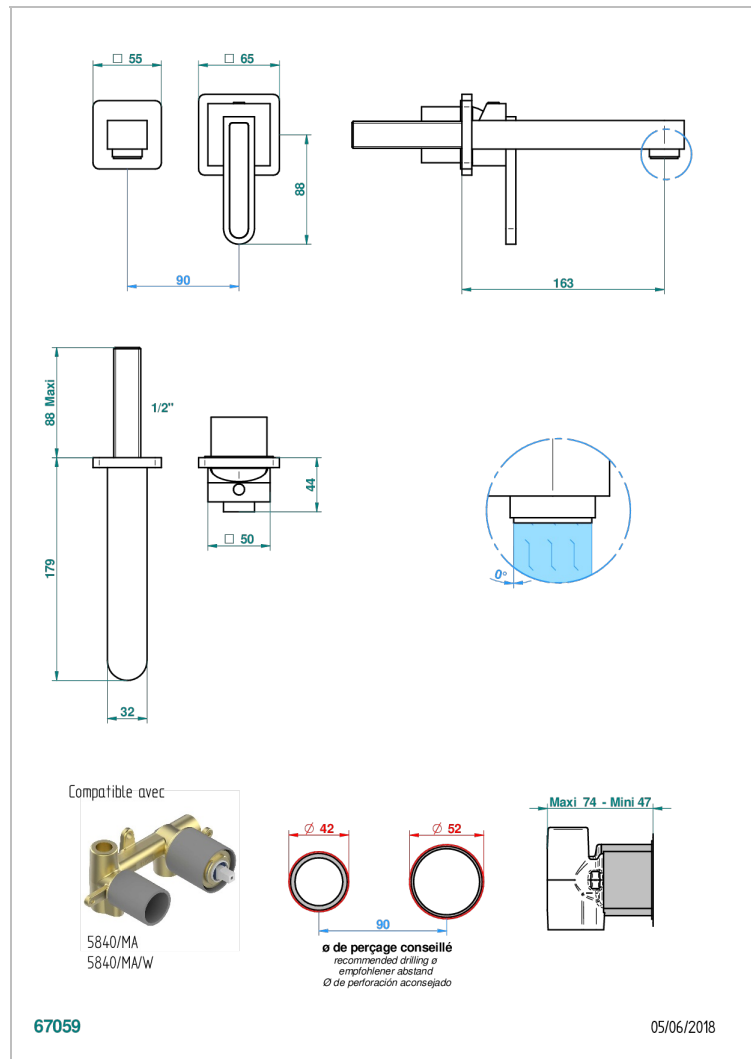

PROFIL С ЧЕРНЫМ ОНИКСОМ

A6N-6541B

THG[®]
PARIS

Trim only for Built-in basin mixer with spout (two x 1/2" inlets and one 1/2" outlet), without waste

ХАРАКТЕРИСТИКИ

- Profil с чёрным ониксом
- Trim only for Built-in basin mixer with spout (two x 1/2" inlets and one 1/2" outlet), without waste