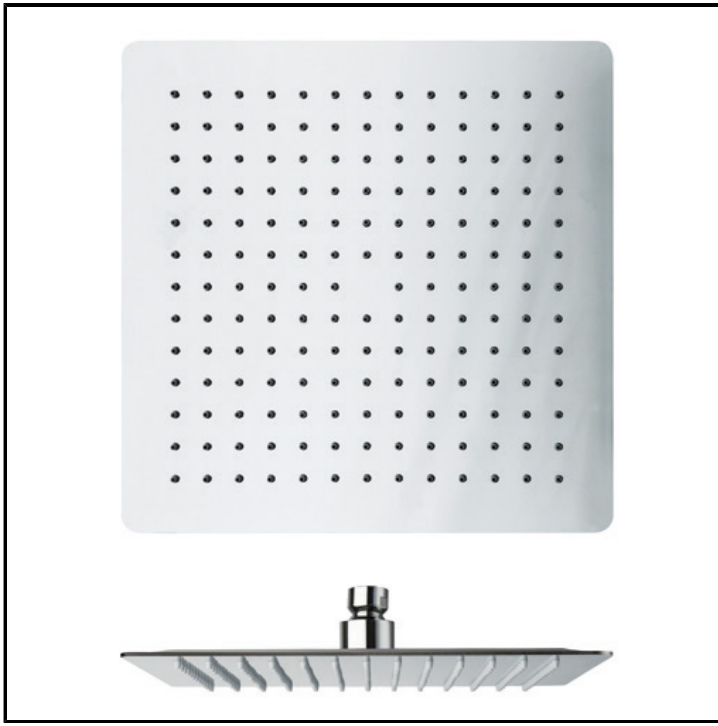

# CRIPD098

25 x 25 cm square SANDWICH SPECIAL anti-lime showerhead

## FINITURE

 Chrome