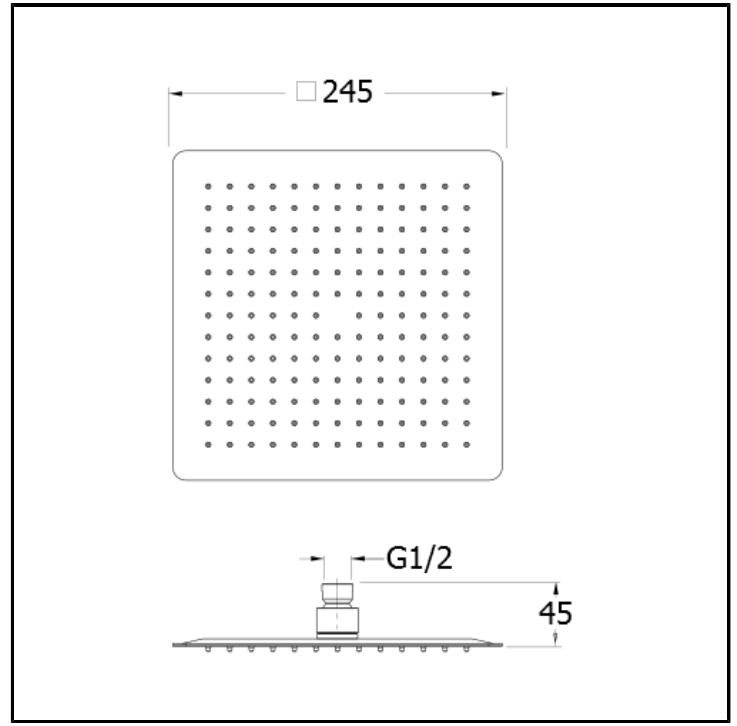

# CRIPD098

25 x 25 cm square SANDWICH SPECIAL anti-lime showerhead