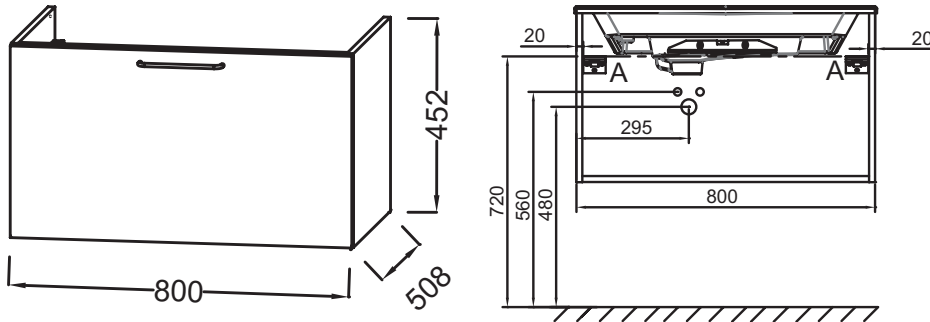

EB2512-R6

Collection: ODÉON RIVE GAUCHE

Finish*:

Main features:

Features

- DIMENSIONS: 80 x 50.80 x 45.20 cm
- MATERIAL: Lacquer or melamine
- NORMS AND REGULATION: NF
- VERSION: White handle
- INSIDE FINISH: Grey
- ADDITIONAL INFORMATION: tap, vanity top/basin and fixings set not included

- WEIGHT: 21.7 kg
- INSTALLATION TYPE: Wall-hung
- STORAGE TYPE: Drawer
- HANDLE : Attached wire handle
- FIXING: Installer selects fixings set according to wall support

Consumer benefits

- SOUND COMFORT: Drawers equipped with a damper close system
- PERFECT FINISH: Wide choice of finishes

Installation benefits

- EASY INSTALLATION: Assembled cabinet

Required products

- EB2564: Vanity top frosted glass 101 cm
- EXAW112-Z: Vanity top 80 cm

Technical drawing

Product Specification: Base unit for vanity top 80 cm, 1 upper drawer, white handle. EB2512-R6. Collection: ODÉON RIVE GAUCHE. DIMENSIONS: 80 x 50.80 x 45.20 cm. WEIGHT: 21.7 kg. MATERIAL: Lacquer or melamine. INSTALLATION TYPE: Wall-hung. NORMS AND REGULATION: NF. STORAGE TYPE: Drawer. VERSION: White handle. HANDLE : Attached wire handle. INSIDE FINISH: Grey. FIXING: Installer selects fixings set according to wall support. ADDITIONAL INFORMATION: tap, vanity top/basin and fixings set not included.