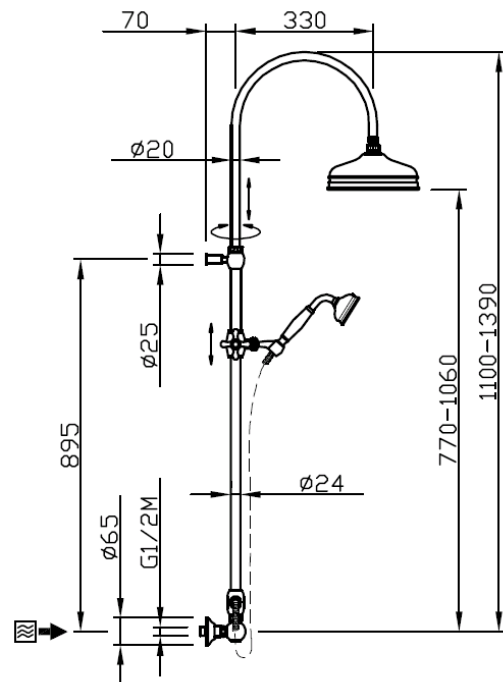

Telescopic colonial concealed

Telescopic colonial concealed
30030/ID-NKSP

TECHNICAL INFORMATION

Traditional telescopic and turning shower column with adjustable mounting with articulated shower holder, built-in holder and diverter. Ø310 non-liming inspectable and serviceable traditional shower head in brass/stainless steel. Brass inspectable and serviceable traditional one jet shower. Brass double spiral flexible hose cm 150. BRUSHED NICKEL

Flow rate:

? Doccia o soffione?

PICTURE

SPARE PARTS

FEATURES

Rain jet

Non-liming

adjustable telescopic shower column

TECHNICAL DRAWING

FINISHINGS