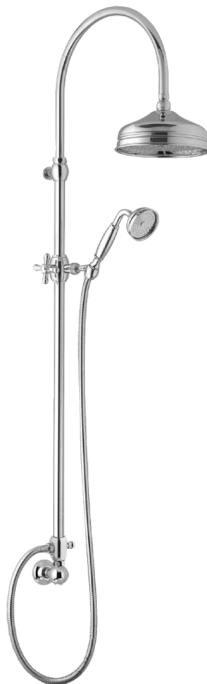

Telescopic colonial concealed

Telescopic colonial concealed
30030/ID-NKSP

TECHNICAL INFORMATION

Traditional telescopic and turning shower column with adjustable mounting with articulated shower holder, built-in holder and diverter. Ø310 non-liming inspectable and serviceable traditional shower head in brass/stainless steel. Brass inspectable and serviceable traditional one jet shower. Brass double spiral flexible hose cm 150. BRUSHED NICKEL

Flow rate:

? Doccia o soffione?

PICTURE

SPARE PARTS

FEATURES

Rain jet

Non-liming

adjustable telescopic shower column