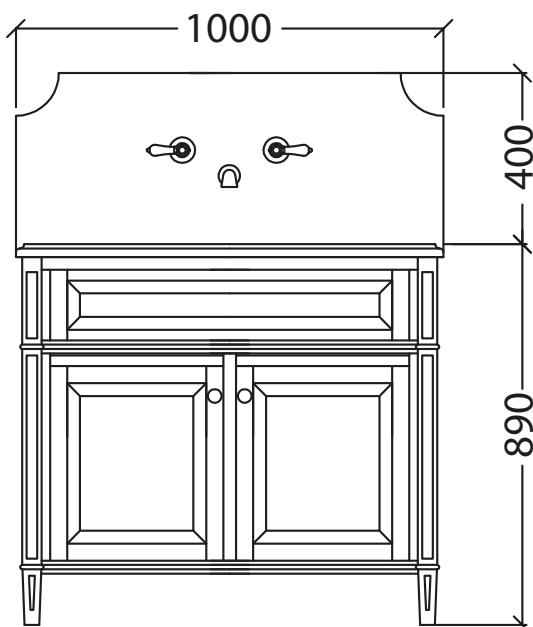

Catchpole & Rye

Saracens Dairy,
Pluckley,
Kent. U.K.
TN27 0SA.
TEL: +44 (0)1233 840840
EMAIL: info@catchpoleandrye.com

Product Range:
Basins and Washstands

Product Name:
The Pyrford
Single Vanity Unit

DIMENSIONAL DATA SHEET DATE: AUGUST 2018

NOTES:
DIMENSIONS IN MILLIMETRES.
WHILST EVERY EFFORT IS MADE TO ENSURE THE ACCURACY OF THESE DATA SHEETS THEY ARE SUBJECT TO CHANGE WITHOUT NOTICE AS PART OF THE COMPANY'S PRODUCT DEVELOPMENT PROCESS.