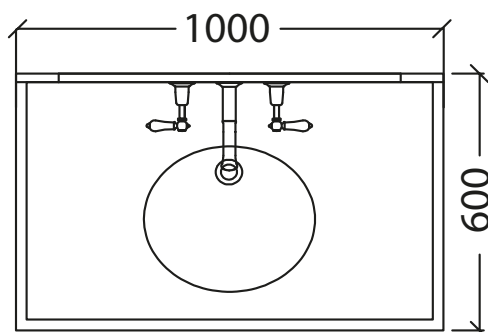

Catchpole & Rye

Saracens Dairy,
Pluckley,
Kent. U.K.
TN27 0SA.
TEL: +44 (0)1233 840840
EMAIL: info@catchpoleandrye.com

Product Range:
Basins and Washstands

Product Name:
The Pyrford
Single Vanity Unit

DIMENSIONAL DATA SHEET DATE: AUGUST 2018

NOTES:
DIMENSIONS IN MILLIMETRES.
WHILST EVERY EFFORT IS MADE TO ENSURE THE ACCURACY OF THESE DATA SHEETS THEY ARE SUBJECT TO CHANGE WITHOUT NOTICE AS PART OF THE COMPANY'S PRODUCT DEVELOPMENT PROCESS.