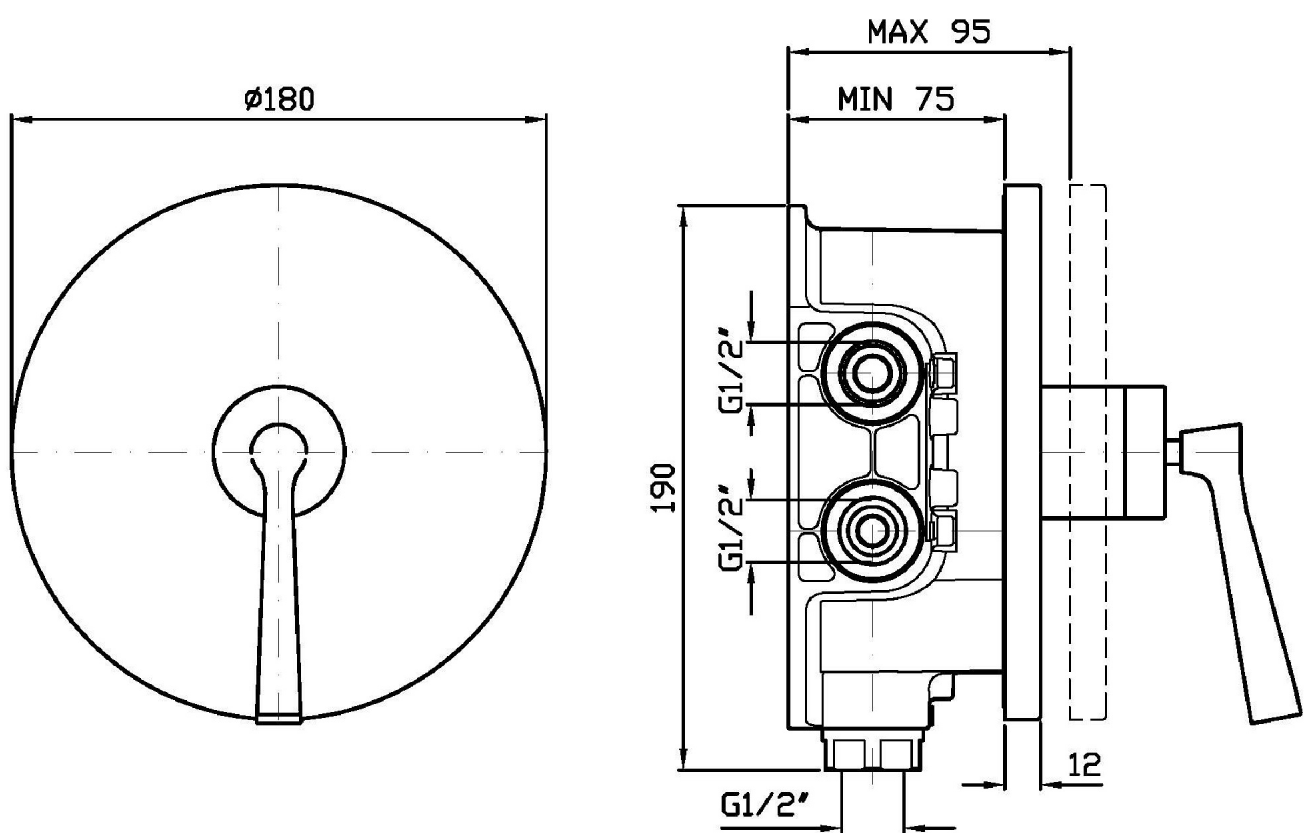

BELLAGIO

ZP3090

Disegno Complessivo / Overall Drawing