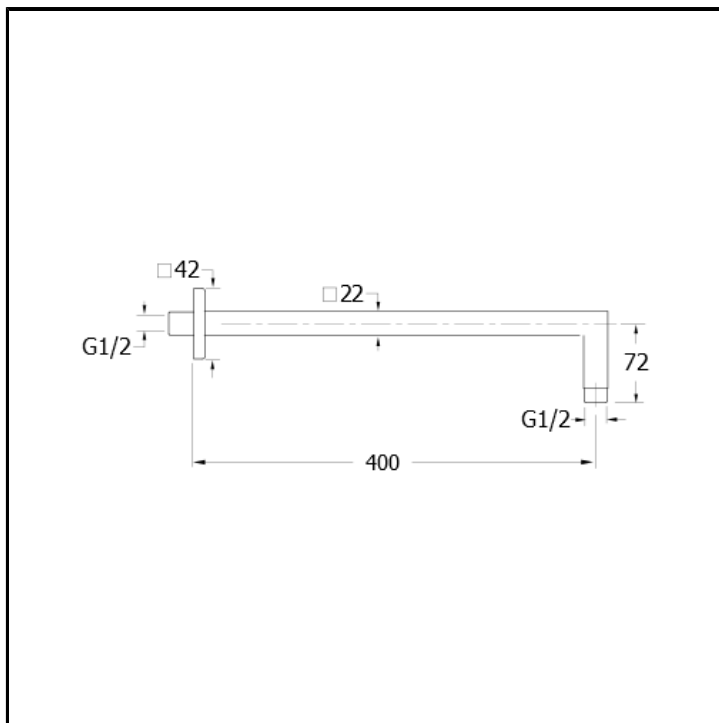

CRIPD310

40 cm wall shower arm

FINITURE

-  White matt
-  Chrome
-  Polished black chrome
-  Brushed black chrome
-  Polished metallic
-  Brushed metallic
-  Black matt
-  Yellow gold oro
-  PVD polished rose gold
-  PVD brushed rose gold