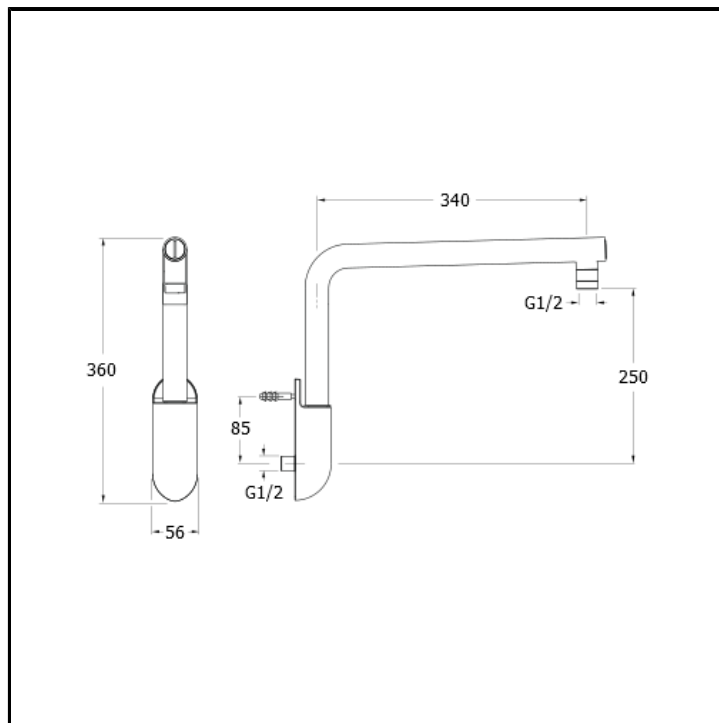

CRIPD427

Wall shower arm for DYNAMO with built-in filter

FINITURE

- White matt
- Chrome
- Black matt

CHARACTERISTICS

-

INSTALLATION

- Wall