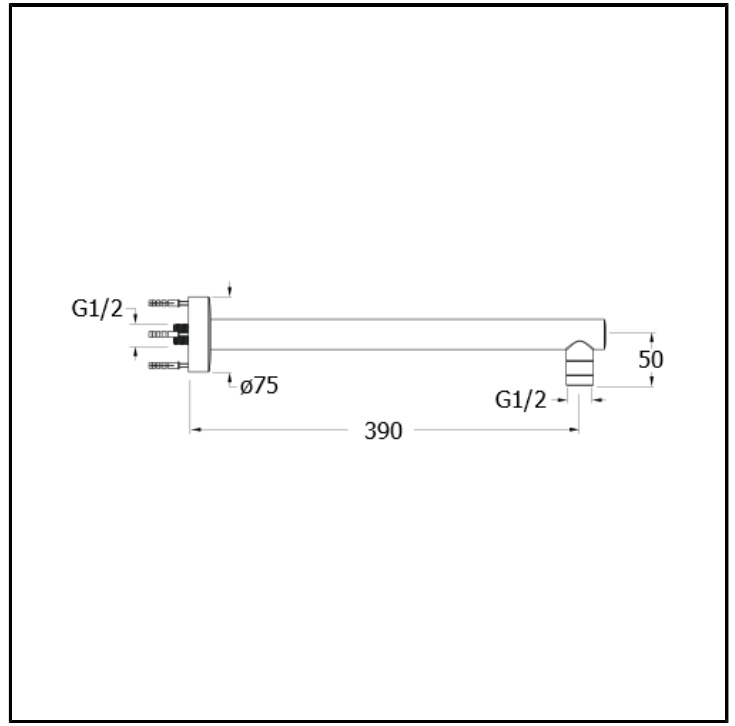

CRIPD917

40 cm wall shower arm for DYNAMO with built-in filter

FINITURE

- White matt
- Chrome
- Black matt

CHARACTERISTICS

-

INSTALLATION

- Wall