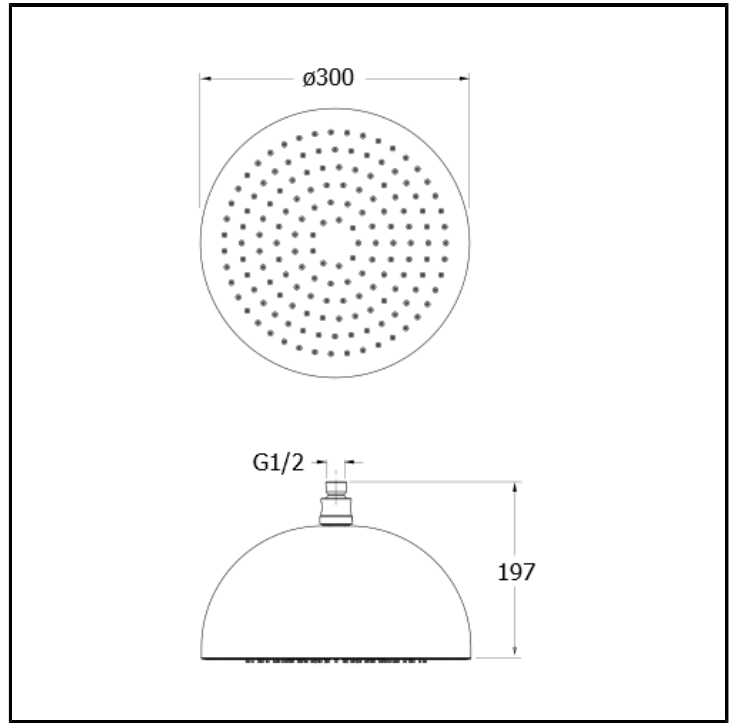

CRIPD918

ø 30 cm SANDWICH PLUS anti-lime showerhead

FINITURE

- White matt
- Chrome
- Black matt

CHARACTERISTICS

-

FEATURES FROM TECHNOLOGIES

-