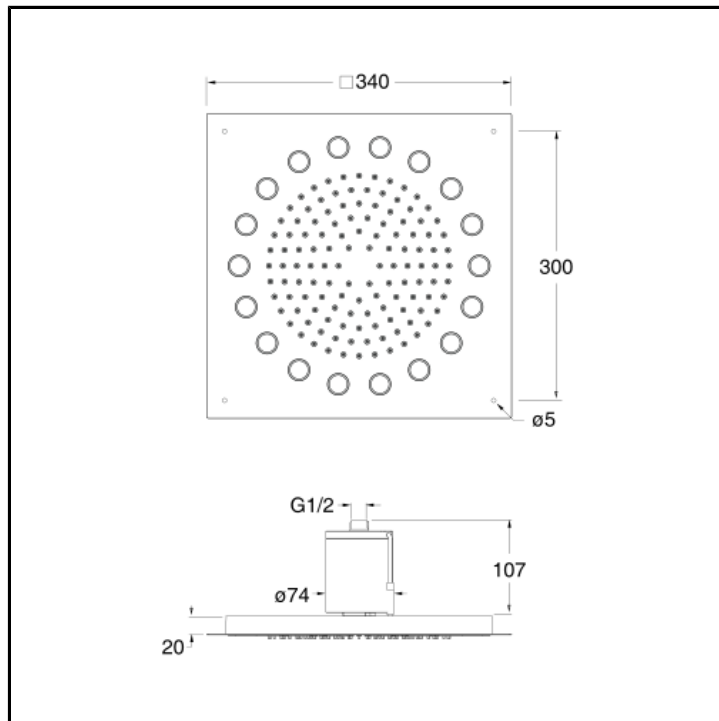

Ceiling mounting self-powered shower head DYNAMO RAINBOW 34 x 34 cm squared with anti-lime system and 7 colours led light - without electrical power supply

FINITURE

 Chrome

CHARACTERISTICS

-

FEATURES FROM TECHNOLOGIES