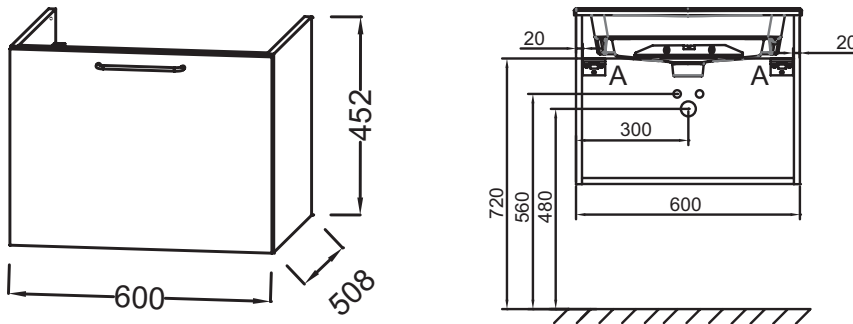

EB2510-R6

Collection: ODÉON RIVE GAUCHE

Finish*:

Main features:

Features

- DIMENSIONS: 60 x 50.80 x 45.20 cm
- MATERIAL: Lacquer or melamine
- NORMS AND REGULATION: NF
- VERSION: White handle
- INSIDE FINISH: Grey
- ADDITIONAL INFORMATION: tap, vanity top/basin and fixings set not included
- WEIGHT: 18.3 kg
- INSTALLATION TYPE: Wall-hung
- STORAGE TYPE: Drawer
- HANDLE : Attached wire handle
- FIXING: Installer selects fixings set according to wall support

Technical drawing

Product Specification: Base unit for vanity top 60 cm, 1 upper drawer, white handle. EB2510-R6. Collection: ODÉON RIVE GAUCHE. DIMENSIONS: 60 x 50.80 x 45.20 cm. WEIGHT: 18.3 kg. MATERIAL: Lacquer or melamine. INSTALLATION TYPE: Wall-hung. NORMS AND REGULATION: NF. STORAGE TYPE: Drawer. VERSION: White handle. HANDLE : Attached wire handle. INSIDE FINISH: Grey. FIXING: Installer selects fixings set according to wall support. ADDITIONAL INFORMATION: tap, vanity top/basin and fixings set not included.