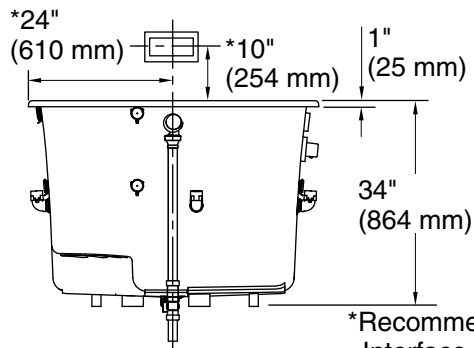

No change in measurements if connected with drain illustrated. (K-8150)