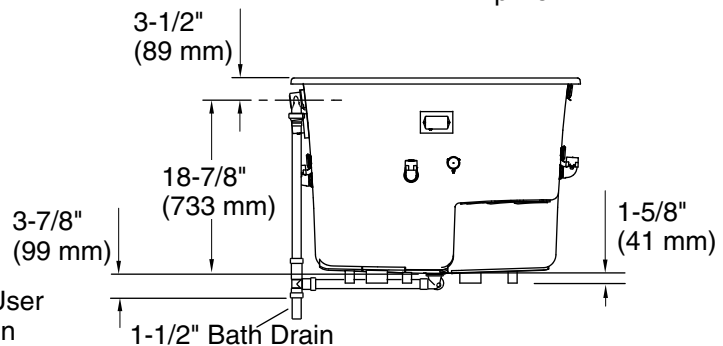

No change in measurements if connected with drain illustrated. (K-8150)