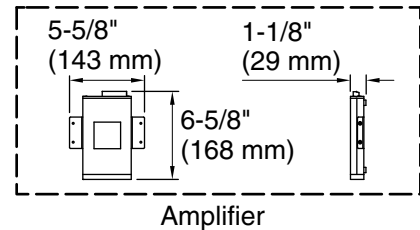

No change in measurements if connected with drain illustrated. (K-8150)