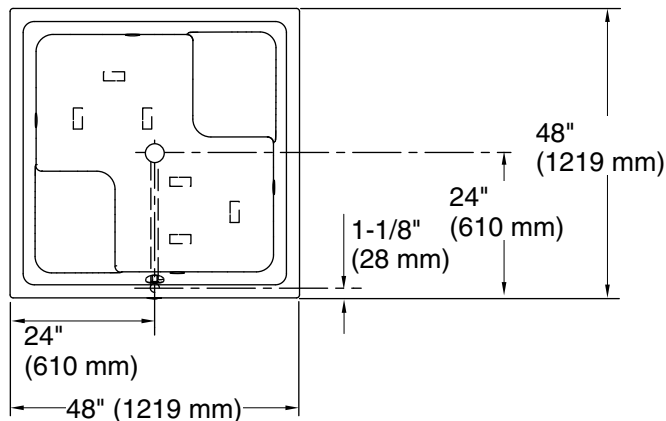

#### Available Colors/Finishes

*Color tiles intended for reference only.*

Color	Code	Description
	0	White
	96	Biscuit

No change in measurements if connected with drain illustrated. (K-8150)

### Technical Information

All product dimensions are nominal.

Installation:	Drop-in, Under-mount
Drain location:	Center
Basin area, bottom:	39-3/8" x 39-3/8" (1000 mm x 1000 mm)
Basin area, top:	44-5/8" x 44-5/8" (1133 mm x 1133 mm)
Weight:	115 lbs (52.2 kg)
Minimum floor load:	99 lbs/ft <sup>2</sup> (483.4 kg/m <sup>2</sup> )
Water depth:	27-1/2" (699 mm)
Water capacity:	171 gal (647.3 L)
Cutout:	Drop-in, 47" x 47" (1194 mm x 1194 mm)
Electrical component rating:	Amplifier: 120 V, 1.1 A, 50/60 Hz
Amplifier channels:	2 at 15 W per channel 2 at 30 W per channel
Bluetooth® range:	33 ft (0.8 m)