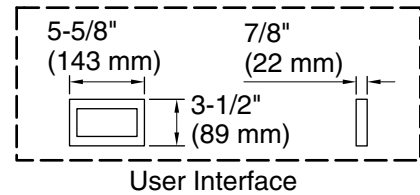

No change in measurements if connected with drain illustrated. (K-8150)