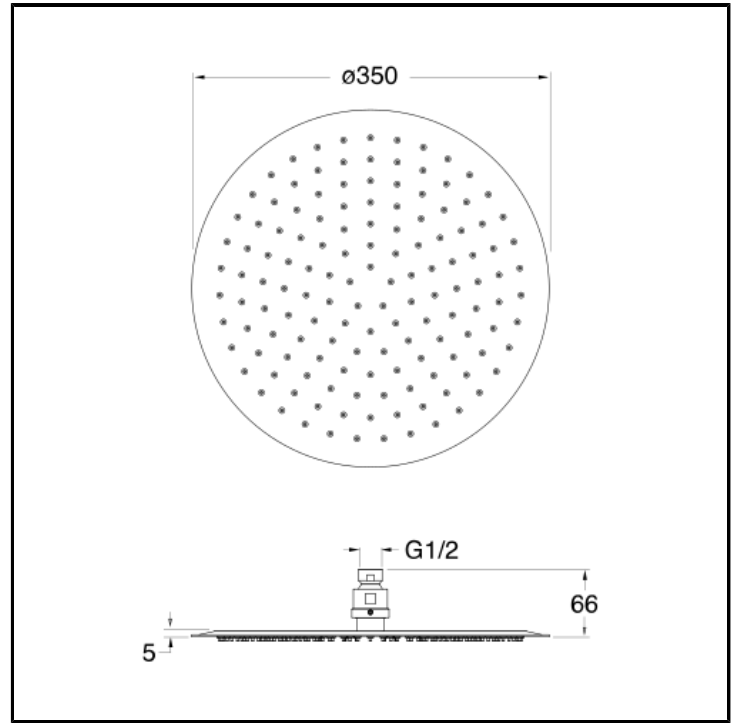

CRIPD049

ø 35 cm SANDWICH SPECIAL anti-lime showerhead

FINITURE

 Chrome

CHARACTERISTICS

-

FEATURES FROM TECHNOLOGIES

-
-