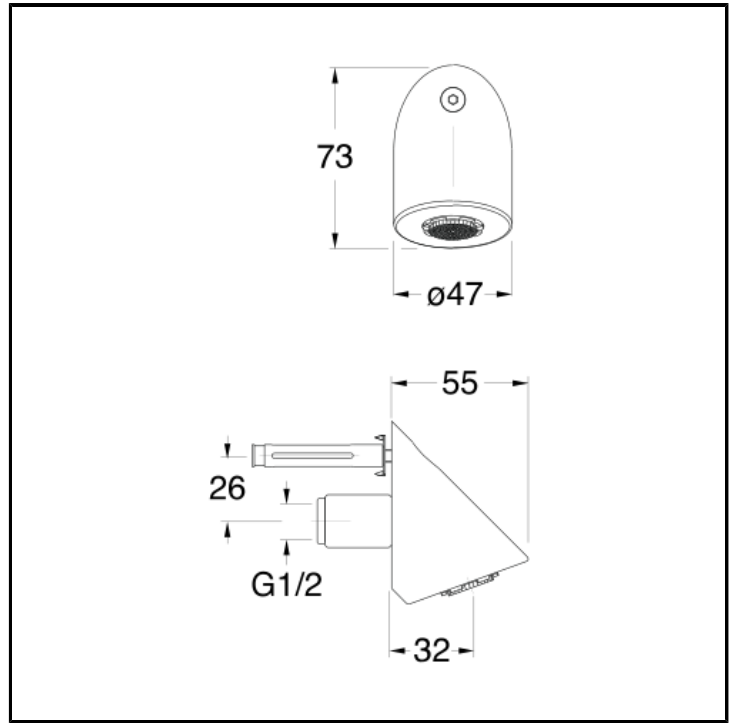

CRIPD152

Antivandal anti-limestone shower head for public place

FINITURE

Chrome

CHARACTERISTICS

-

FEATURES FROM TECHNOLOGIES

-