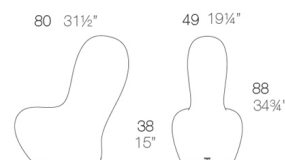

SABINAS Lámpara Low
SABINAS Low Lamp

COLOR

ICE

LUZ