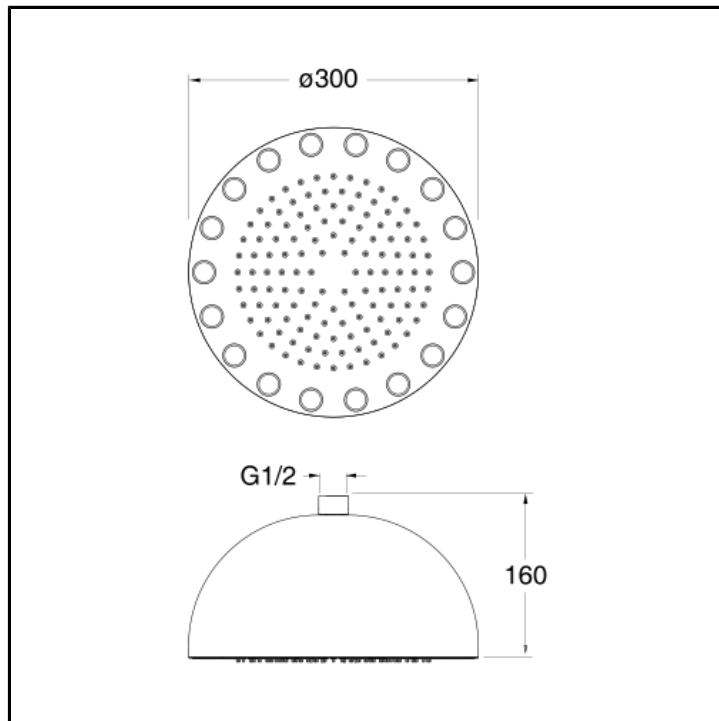

CRIPD028

Self-powered shower head DYNAMO RAINBOW \varnothing 30 cm with anti-lime system and 7 colours led light - without electrical power supply Requirement for operation: 14 l / min. of flow rate to the plant