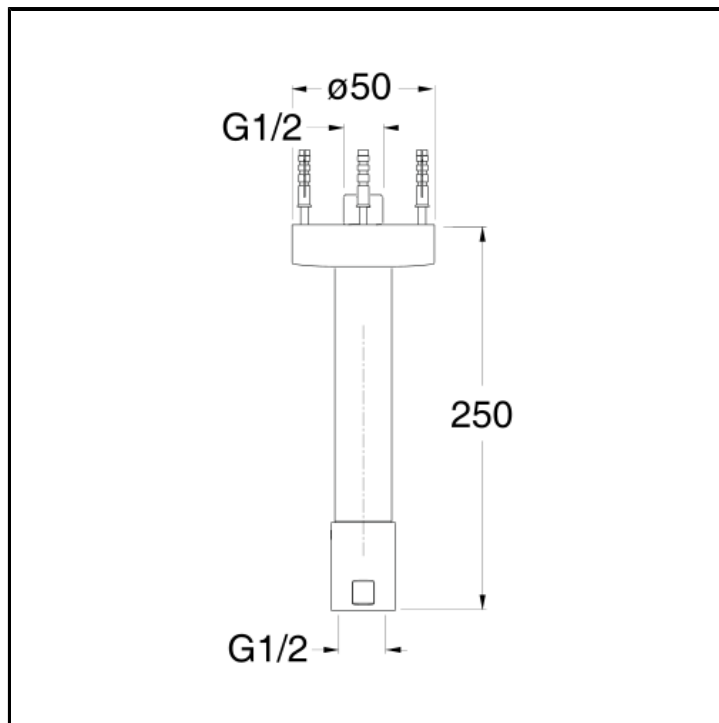

# CRIPD927

25 cm ceiling shower arm for DYNAMO with built-in filter