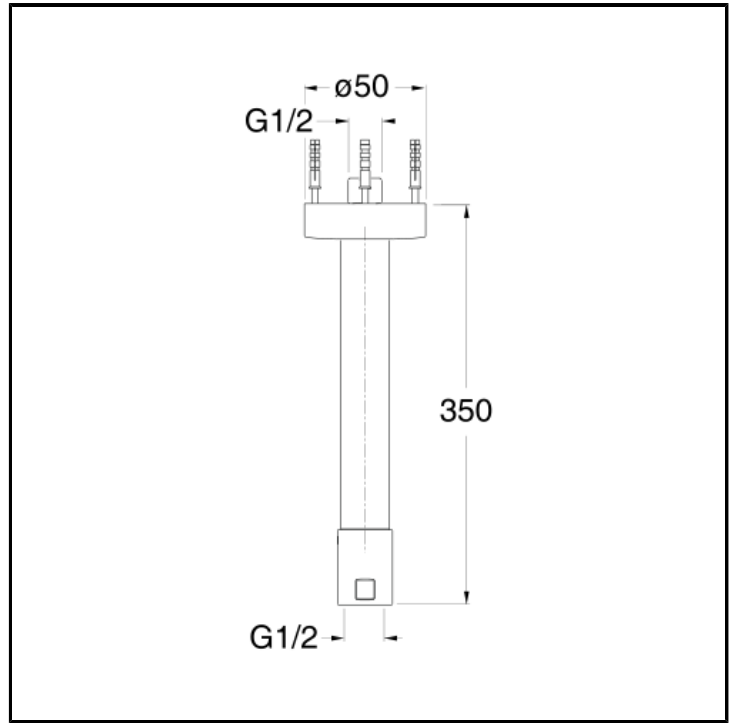

# CRIPD929

35 cm ceiling shower arm for DYNAMO with built-in filter