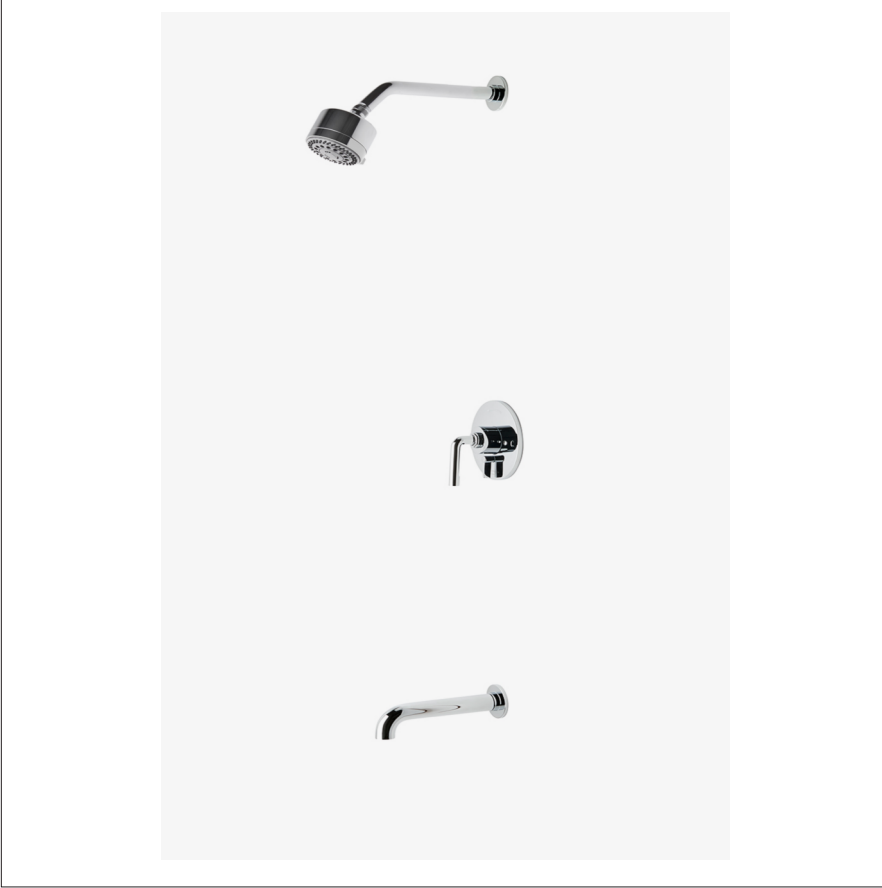

FLYTE

FLSP20

Flyte Pressure Balance Shower Package with 3 1/4" Shower Head and Tub Spout

SHOWN IN FLYTE PRESSURE BALANCE SHOWER PACKAGE WITH 3 1/4" SHOWER HEAD AND TUB SPOUT| FLSP20

INSPIRATION

Pure Modernism. Like minimalist works of art, the elegant proportions of these light, fluid elements bring sculptural reference to a room.

PRODUCT FEATURES

This shower package is composed of the following product styles: FLSH01, UNSH03, FLPB30, GUPB87, FLTS80

WATERWORKS

FLYTE

FLSP20

Flyte Pressure Balance Shower Package with 3 1/4" Shower Head and Tub Spout