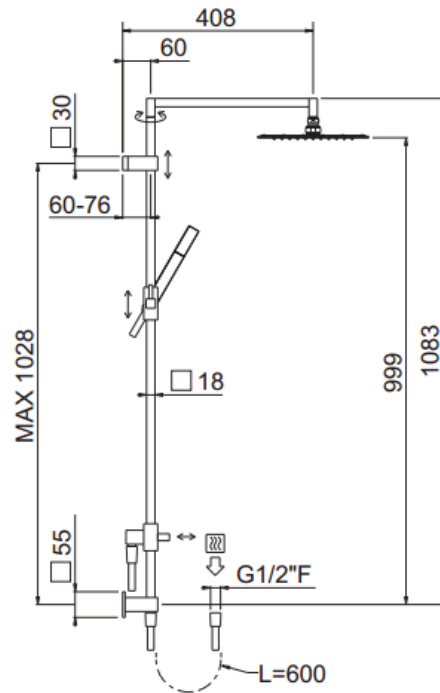

## TECHNICAL INFORMATION

Turning square shower column with adjustable mounting with articulated shower holder, external holder with 60 cm PVC flexible hose, adjustable upper holder and diverter. Non-liming square ultra-thin shower head 240x240 in stainless steel. ABS non-liming one jet square shower. PVC smooth double anti-torsion flexible hose cm 150. CHROME

## SPARE PARTS

## TECHNICAL DRAWING