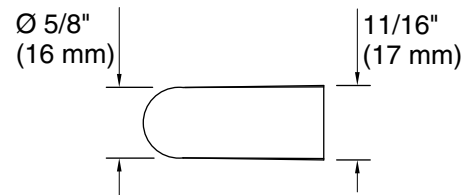

Technical Information

All product dimensions are nominal.

Installation Type: Cabinet mount

Material: Zinc

Notes

Install this product in accordance with the installation instructions.