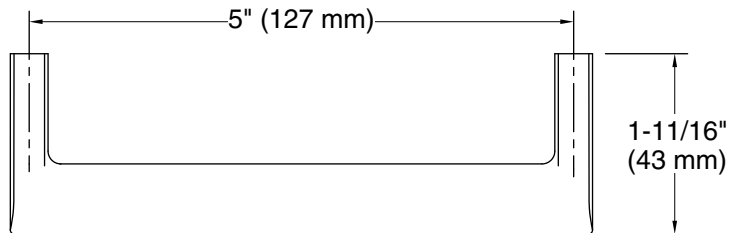

Technical Information

All product dimensions are nominal.

Installation Type: Cabinet mount

Material: Zinc

Notes

Install this product in accordance with the installation instructions.