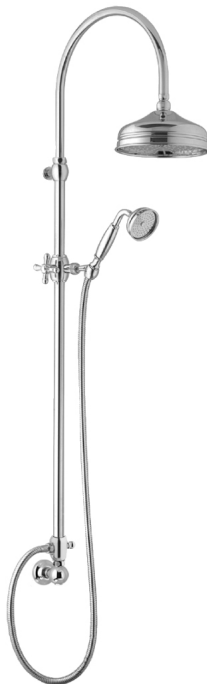

Telescopic colonial concealed

Telescopic colonial concealed
30030/ID-CR

TECHNICAL INFORMATION

Traditional telescopic and turning shower column with adjustable mounting with articulated shower holder, built-in holder and diverter. Ø310 non-liming inspectable and serviceable traditional shower head in brass/stainless steel. Brass inspectable and serviceable traditional one jet shower. Brass double spiral flexible hose cm 150. CHROME

Flow rate:

? Doccia o soffione?

PICTURE

SPARE PARTS

FEATURES

Rain jet

Non-liming

adjustable telescopic shower column