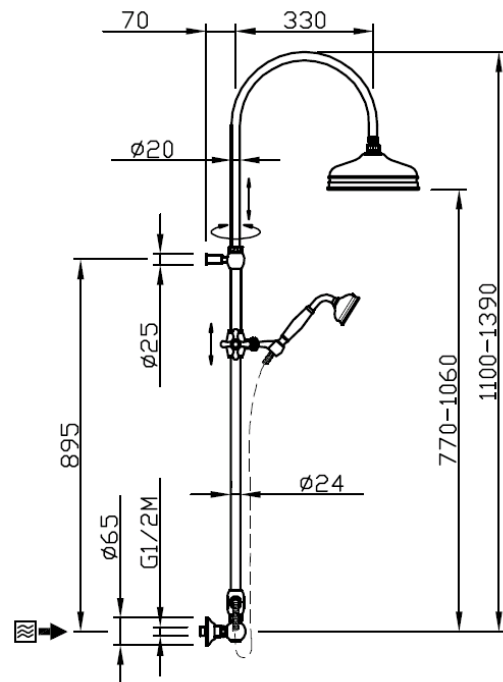

Telescopic colonial concealed

Telescopic colonial concealed
30030/ID-CR

TECHNICAL INFORMATION

Traditional telescopic and turning shower column with adjustable mounting with articulated shower holder, built-in holder and diverter. Ø310 non-liming inspectable and serviceable traditional shower head in brass/stainless steel. Brass inspectable and serviceable traditional one jet shower. Brass double spiral flexible hose cm 150. CHROME

Flow rate:

? Doccia o soffione?

PICTURE

SPARE PARTS

FEATURES

Rain jet

Non-liming

adjustable telescopic shower column

TECHNICAL DRAWING

FINISHINGS