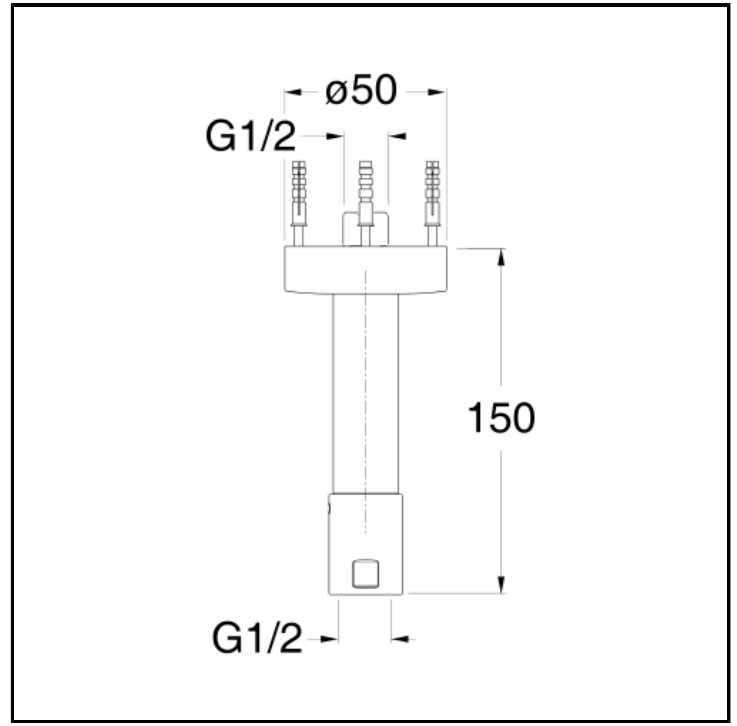

CRIPD926

15 cm ceiling shower arm for DYNAMO with built-in filter

FINITURE

- White matt
- Chrome
- Black matt

CHARACTERISTICS

-

INSTALLATION

- Ceiling