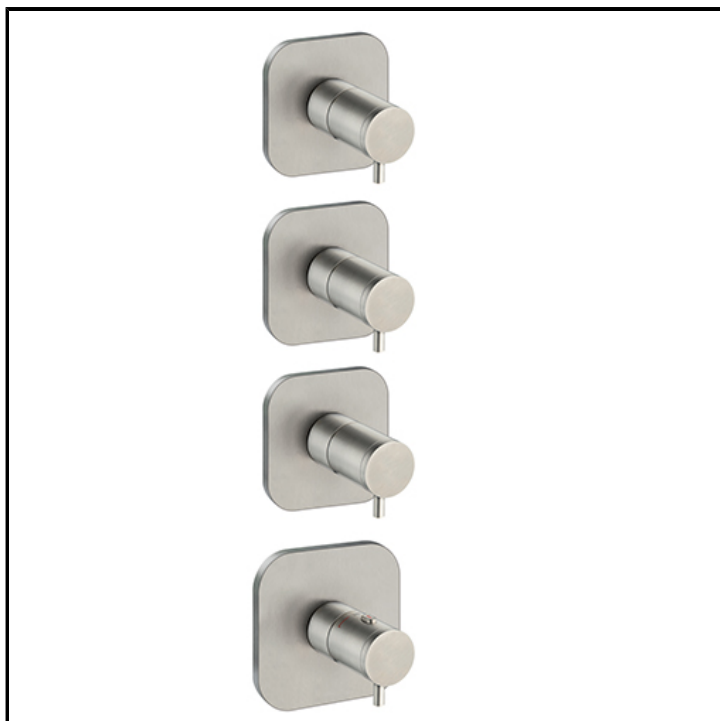

Thermostatic mixer external parts for CRICS703

## FINITURE

 Brushed stainless steel AISI