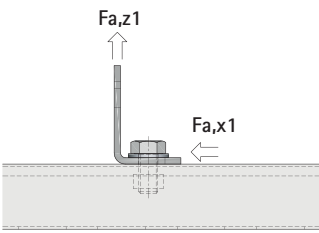

## Technical Data

All mentioned values are tested with rails 41x41x1,5 (acc. RAL-GZ-655).

All connectors were fixed with Slide Nuts 65188012 (M12) and Bolts DIN933, tightened with 30Nm.

### BIS Strut Connector 90° (BUP1000)

#66588201

BxH (mm)	Holes	Fa,z1 [N]	Fa,x1 [N]	Fa,z2 [N]	Fa,x2 [N]
62x62	1 / 1	2.000	1.000	2.000	1.000

#66588207

BxH (mm)	Holes	Fa,z1 [N]	Fa,x1 [N]	Fa,z2 [N]	Fa,x2 [N]
62x42	1 / 1	2.300	1.200	2.300	1.000