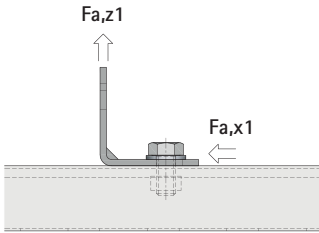

## Technical Data

All mentioned values are tested with rails 41x41x1,5 (acc. RAL-GZ-655).

All connectors were fixed with Slide Nuts 65188012 (M12) and Bolts DIN933, tightened with 30Nm.

### BIS Strut Connector 90° (BUP1000)

#66588201

BxH (mm)	Holes	Fa,z1 [N]	Fa,x1 [N]	Fa,z2 [N]	Fa,x2 [N]
62x62	1 / 1	2.000	1.000	2.000	1.000

#66588207

BxH (mm)	Holes	Fa,z1 [N]	Fa,x1 [N]	Fa,z2 [N]	Fa,x2 [N]
62x42	1 / 1	2.300	1.200	2.300	1.000