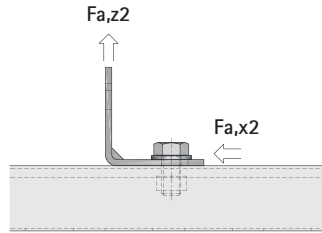

## Technical Data

All mentioned values are tested with rails 41x41x1,5 (acc. RAL-GZ-655).

All connectors were fixed with Slide Nuts 65188012 (M12) and Bolts DIN933, tightened with 30Nm.

### BIS Strut Connector 90° (BUP1000)

#66588201

BxH (mm)	Holes	Fa,z1 [N]	Fa,x1 [N]	Fa,z2 [N]	Fa,x2 [N]
62x62	1 / 1	2.000	1.000	2.000	1.000

#66588207

BxH (mm)	Holes	Fa,z1 [N]	Fa,x1 [N]	Fa,z2 [N]	Fa,x2 [N]
62x42	1 / 1	2.300	1.200	2.300	1.000

#66588221

BxH (mm)	Holes	Fa,z1 [N]	Fa,x1 [N]	Fa,z2 [N]	Fa,x2 [N]
110x62	2 / 1	2.000	1.000	2.500	2.200

#66588228

BxH (mm)	Holes	Fa,z1 [N]	Fa,x1 [N]	Fa,z2 [N]	Fa,x2 [N]
110x110	2 / 2	2.500	2.200	2.500	2.200