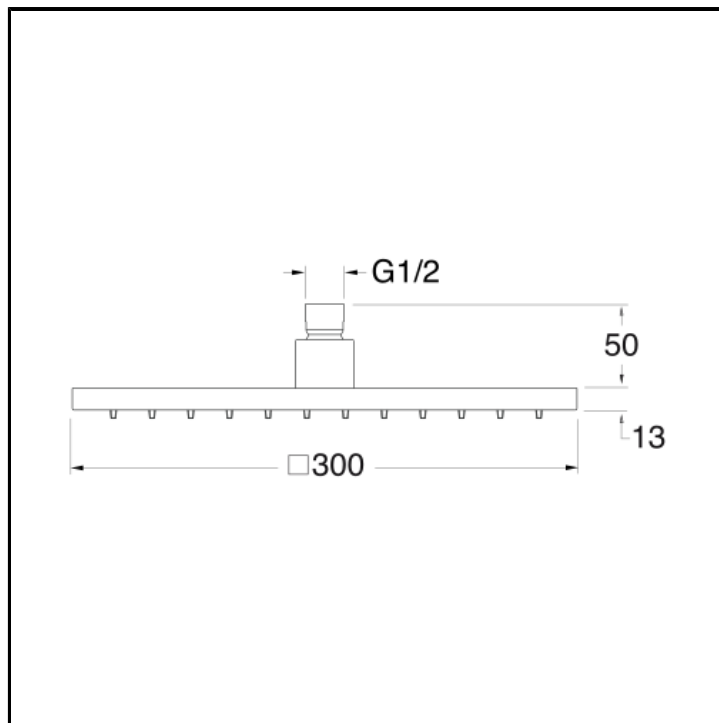

18 x 18 cm square showerhead

FINITURE

- White matt
- Chrome
- Polished black chrome
- Brushed black chrome
- Polished metallic
- Brushed metallic
- Black matt
- Yellow gold oro
- PVD polished rose gold
- PVD brushed rose gold