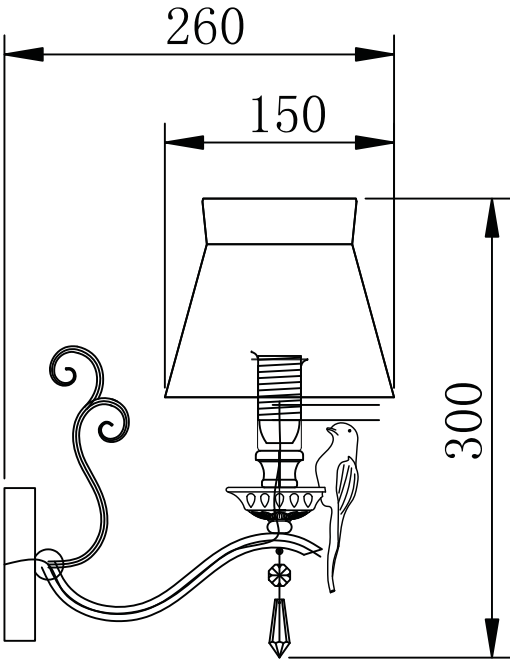

Instruction

Collection: Elegant
Series: Bird
Model: ARM013-01-W
Wall-mounted

– Wall-mounted

1 x E14 (40w)

MAYTONI
DECORATIVE LIGHTING

www.maytoni.de