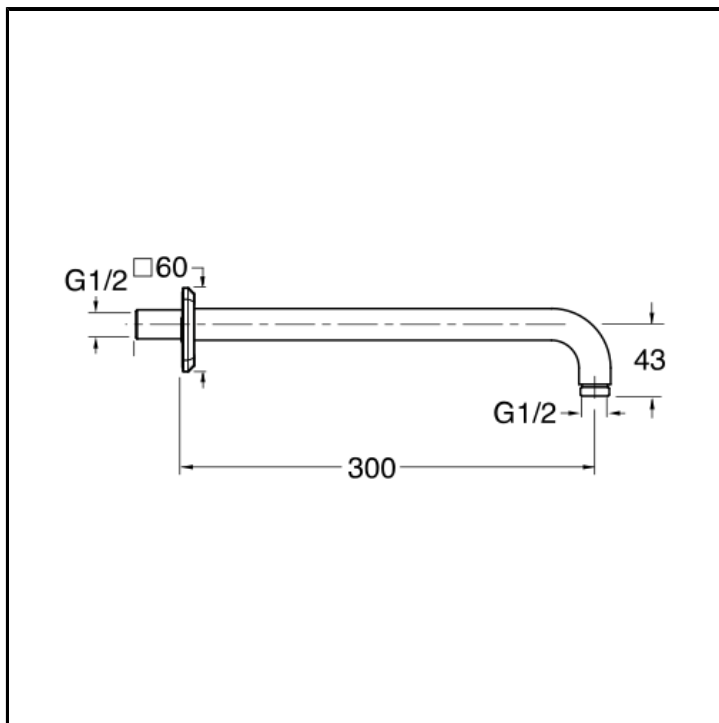

CRIPD560

30 cm wall shower arm

FINITURE

-  Chrome
-  Polished black chrome
-  Brushed black chrome
-  Polished metallic
-  Brushed metallic
-  Yellow gold oro
-  PVD polished rose gold
-  PVD brushed rose gold