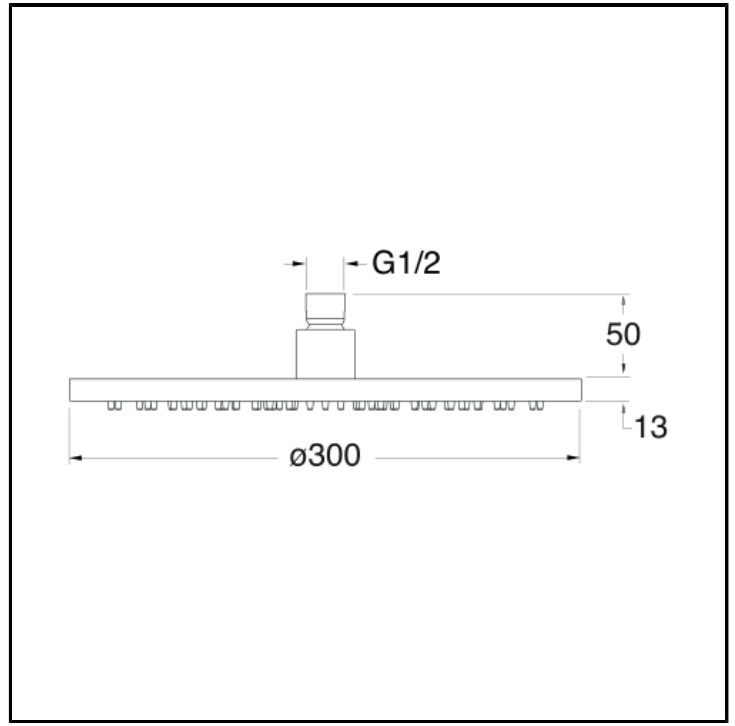

CRIPD558

ø 30 cm anti-lime showerhead

FINITURE

- White matt
- Chrome
- Polished black chrome
- Brushed black chrome
- Polished metallic
- Brushed metallic
- Black matt
- Yellow gold oro
- PVD polished rose gold
- PVD brushed rose gold
- Brushed old brass