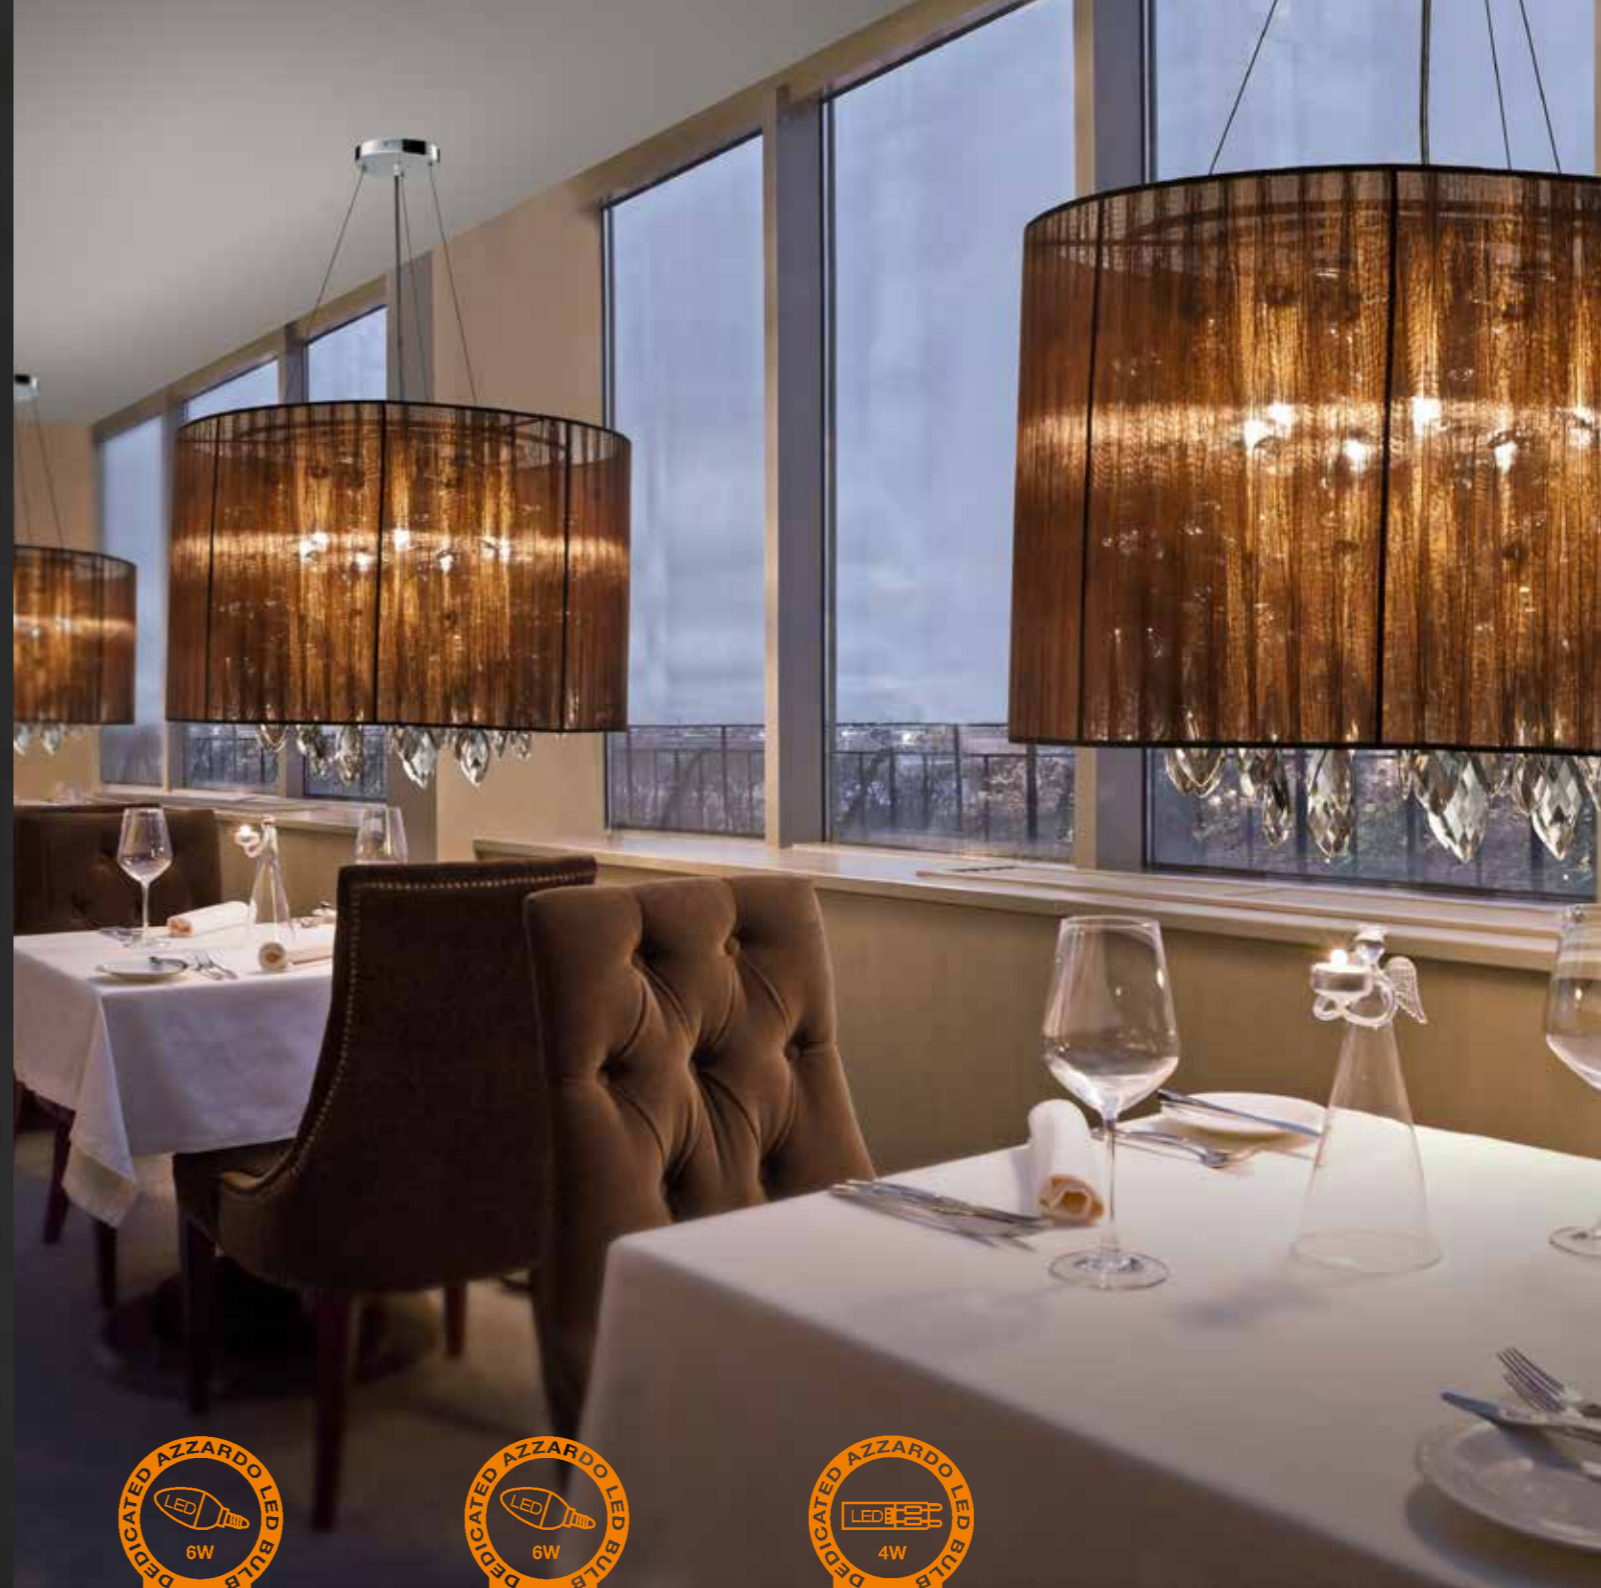

Sidney

46

1 WHITE

2 BLACK

3 BROWN

**Sidney wall**

- 1 AZ0916 WH (white)
- 2 AZ0913 BK (black)
- 3 AZ0915 BN (brown)

E14 1x 40W  
Fabric/Chrome/Crystal

**Sidney oval**

- 1 AZ0757 WH (white)
- 2 AZ0914 BK (black)
- 3 AZ1839 BN (brown)

E14 6x 40W  
Fabric/Chrome/Crystal

**Sidney round**

- 1 AZ0512 WH (white)
- 2 AZ0510 BK (black)
- 3 AZ0511 BN (brown)

G9 7x 40W  
Fabric/Chrome/Crystal