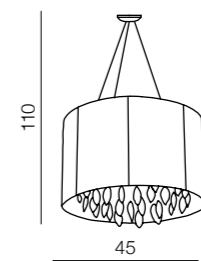

Sidney

46

1 WHITE

2 BLACK

3 BROWN

**Sidney wall**

- 1 AZ0916 WH (white)
- 2 AZ0913 BK (black)
- 3 AZ0915 BN (brown)

E14 1x 40W  
Fabric/Chrome/Crystal

**Sidney oval**

- 1 AZ0757 WH (white)
- 2 AZ0914 BK (black)
- 3 AZ1839 BN (brown)

E14 6x 40W  
Fabric/Chrome/Crystal

**Sidney round**

- 1 AZ0512 WH (white)
- 2 AZ0510 BK (black)
- 3 AZ0511 BN (brown)

G9 7x 40W  
Fabric/Chrome/Crystal