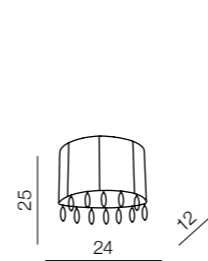

Sidney

46

1 WHITE

2 BLACK

3 BROWN

**Sidney wall**

- 1 AZ0916 WH (white)
- 2 AZ0913 BK (black)
- 3 AZ0915 BN (brown)

E14 1x 40W  
Fabric/Chrome/Crystal

**Sidney oval**

- 1 AZ0757 WH (white)
- 2 AZ0914 BK (black)
- 3 AZ1839 BN (brown)

E14 6x 40W  
Fabric/Chrome/Crystal

**Sidney round**

- 1 AZ0512 WH (white)
- 2 AZ0510 BK (black)
- 3 AZ0511 BN (brown)

G9 7x 40W  
Fabric/Chrome/Crystal