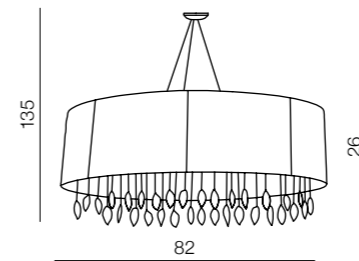

Sidney

46

1 WHITE

2 BLACK

3 BROWN

**Sidney wall**

- 1 AZ0916 WH (white)
- 2 AZ0913 BK (black)
- 3 AZ0915 BN (brown)

E14 1x 40W  
Fabric/Chrome/Crystal

**Sidney oval**

- 1 AZ0757 WH (white)
- 2 AZ0914 BK (black)
- 3 AZ1839 BN (brown)

E14 6x 40W  
Fabric/Chrome/Crystal

**Sidney round**

- 1 AZ0512 WH (white)
- 2 AZ0510 BK (black)
- 3 AZ0511 BN (brown)

G9 7x 40W  
Fabric/Chrome/Crystal