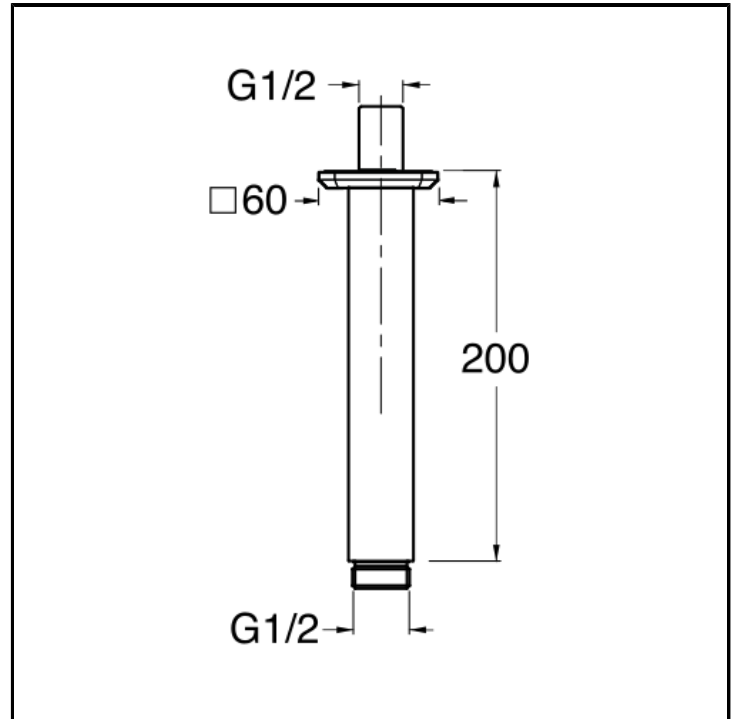

# CRIPD561

20 cm ceiling shower arm