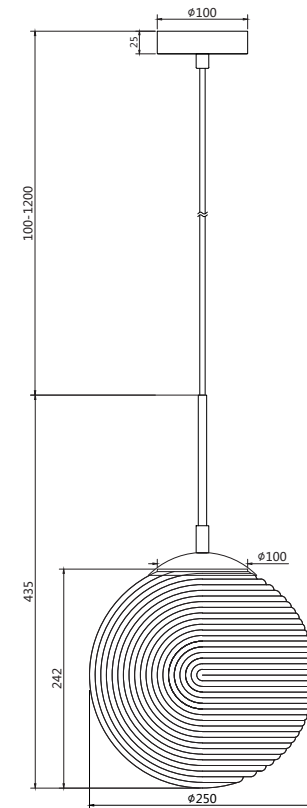

Instruction

P031PL-01B

1 x E27 (60W)

Model: P031PL-01B
Collection: Pendant
Series: Lumina

Pendant Lamps