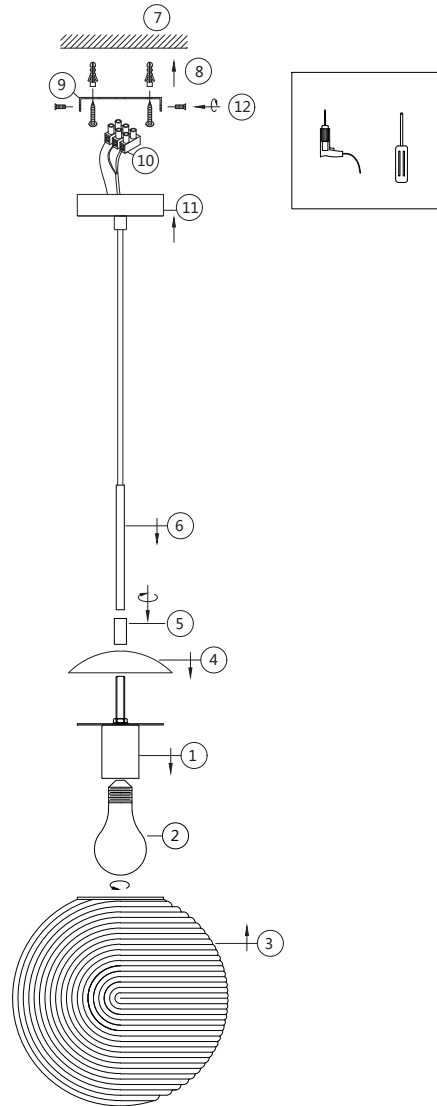

Instruction

P031PL-01B

1 x E27 (60W)

Model: P031PL-01B
Collection: Pendant
Series: Lumina

Pendant Lamps