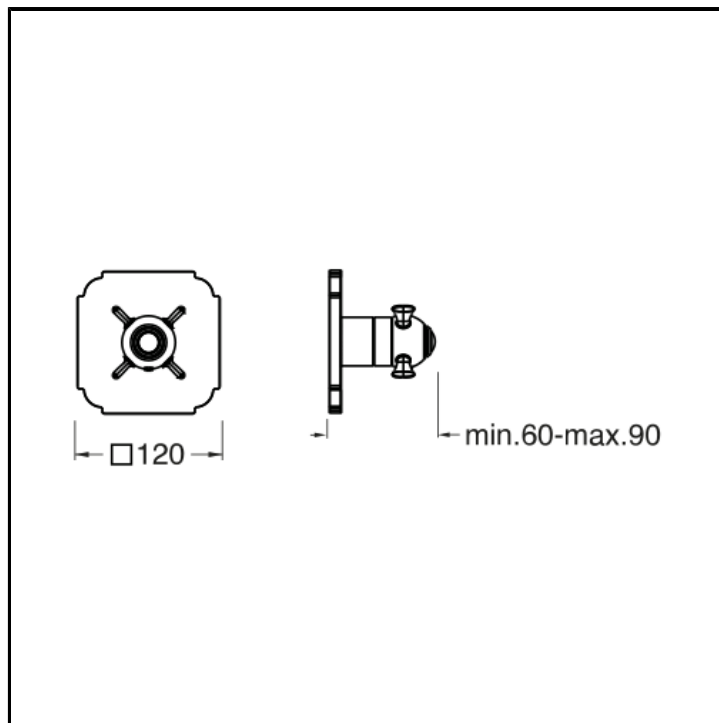

Thermostatic mixer external parts for CRICS700 with metal plate

FINITURE

-  Chrome
-  Brushed metallic
-  Yellow gold oro
-  PVD polished rose gold
-  PVD brushed rose gold
-  Brushed old brass

CHARACTERISTICS