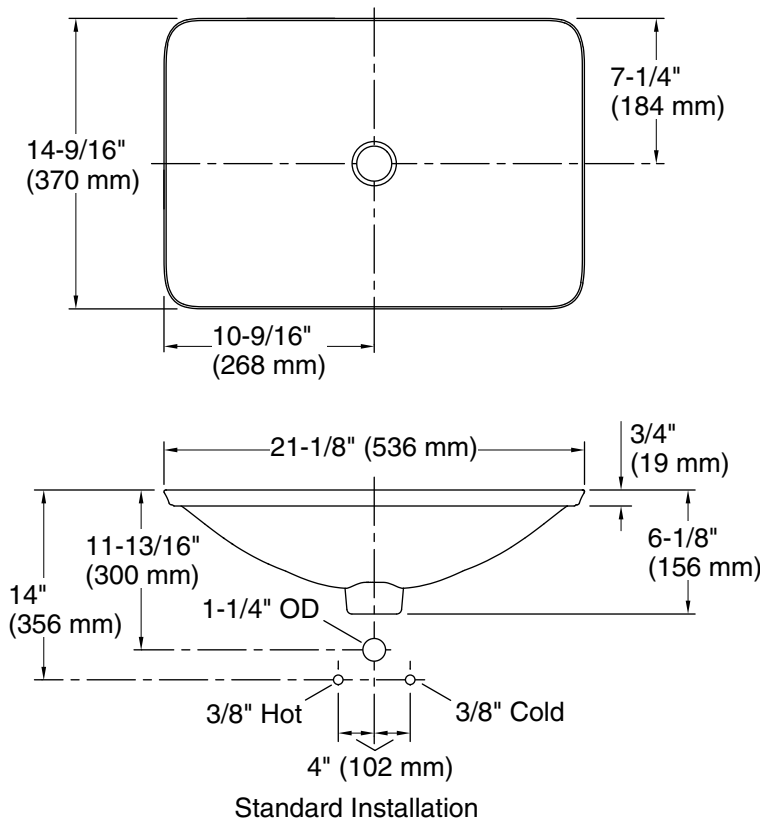

## Technical Information

All product dimensions are nominal.

- Bowl configuration: Single
- Installation: Drop-in, Vessel
- Bowl area (Only): Length: 21-1/8" (536 mm)  
Width: 14-9/16" (370 mm)  
Bowl depth: 4-1/8" (105 mm)  
Water depth: 4-1/8" (105 mm)
- Template: 1242828, required, included