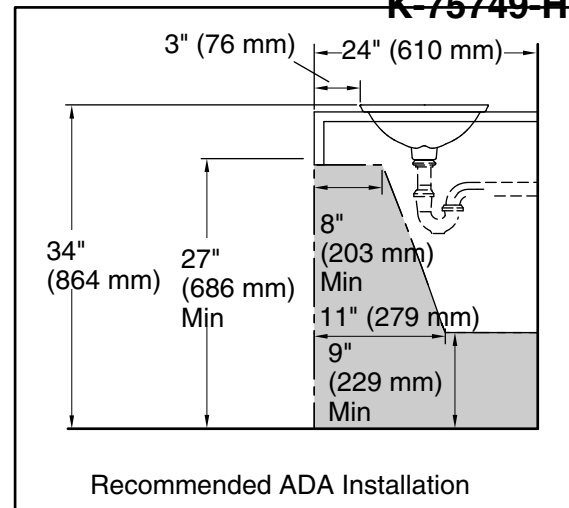

## Technical Information

All product dimensions are nominal.

- Bowl configuration: Single
- Installation: Drop-in, Vessel
- Bowl area (Only): Length: 21-1/8" (536 mm)  
Width: 14-9/16" (370 mm)  
Bowl depth: 4-1/8" (105 mm)  
Water depth: 4-1/8" (105 mm)
- Template: 1242828, required, included