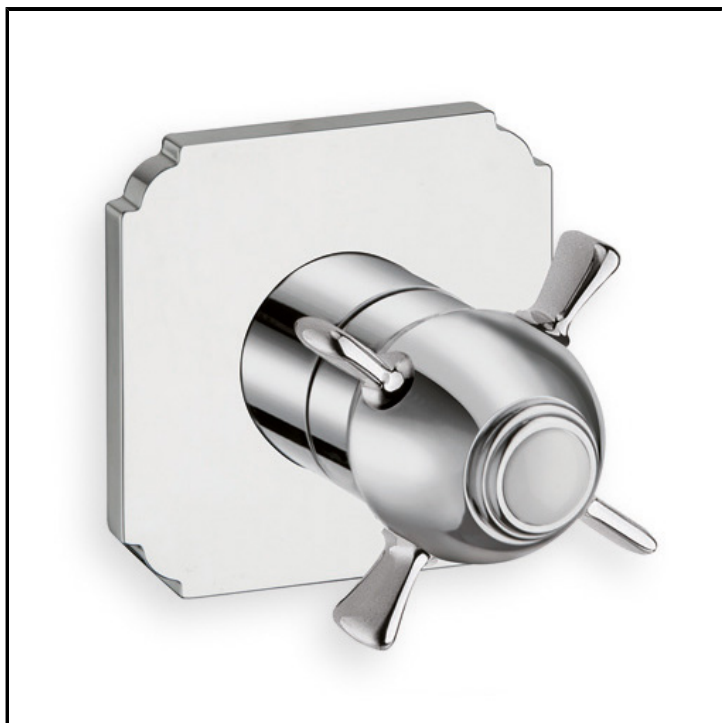

Shut-off tap external parts for CRICS710 - CRICS750 with metal plate

## FINITURE

-  Chrome
-  Brushed metallic
-  Yellow gold oro
-  PVD polished rose gold
-  PVD brushed rose gold
-  Brushed old brass