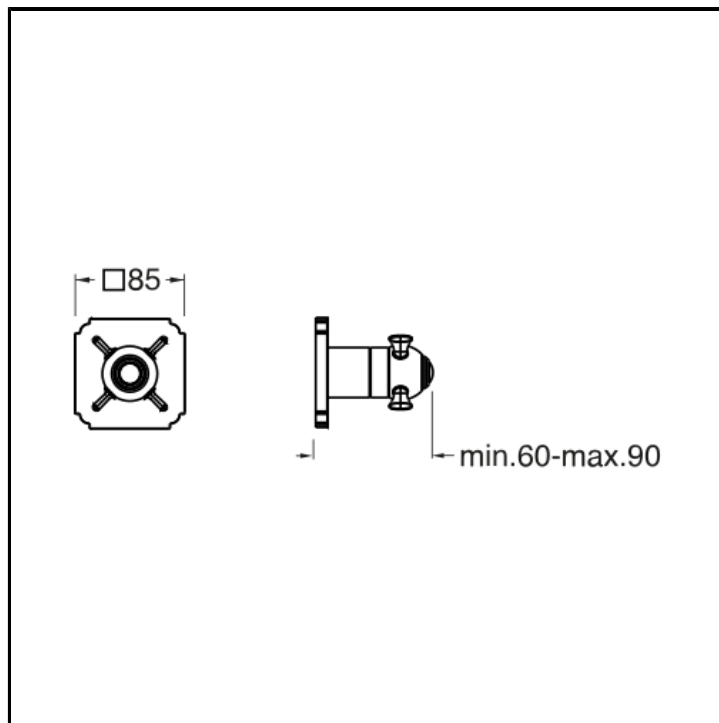

Shut-off tap external parts for CRICS710 - CRICS750 with metal plate