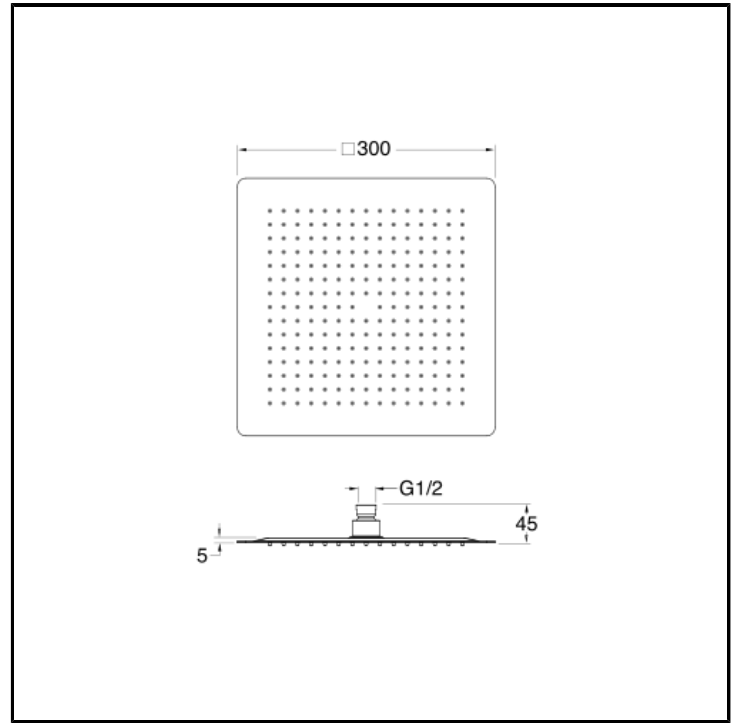

CRIPD963

30 x 30 cm square SANDWICH SPECIAL anti-lime showerhead

FINITURE

- White matt
- Polished black chrome
- Brushed black chrome
- PVD polished gold brass
- PVD brushed gold brass
- Black matt
- PVD polished rose gold
- PVD brushed rose gold